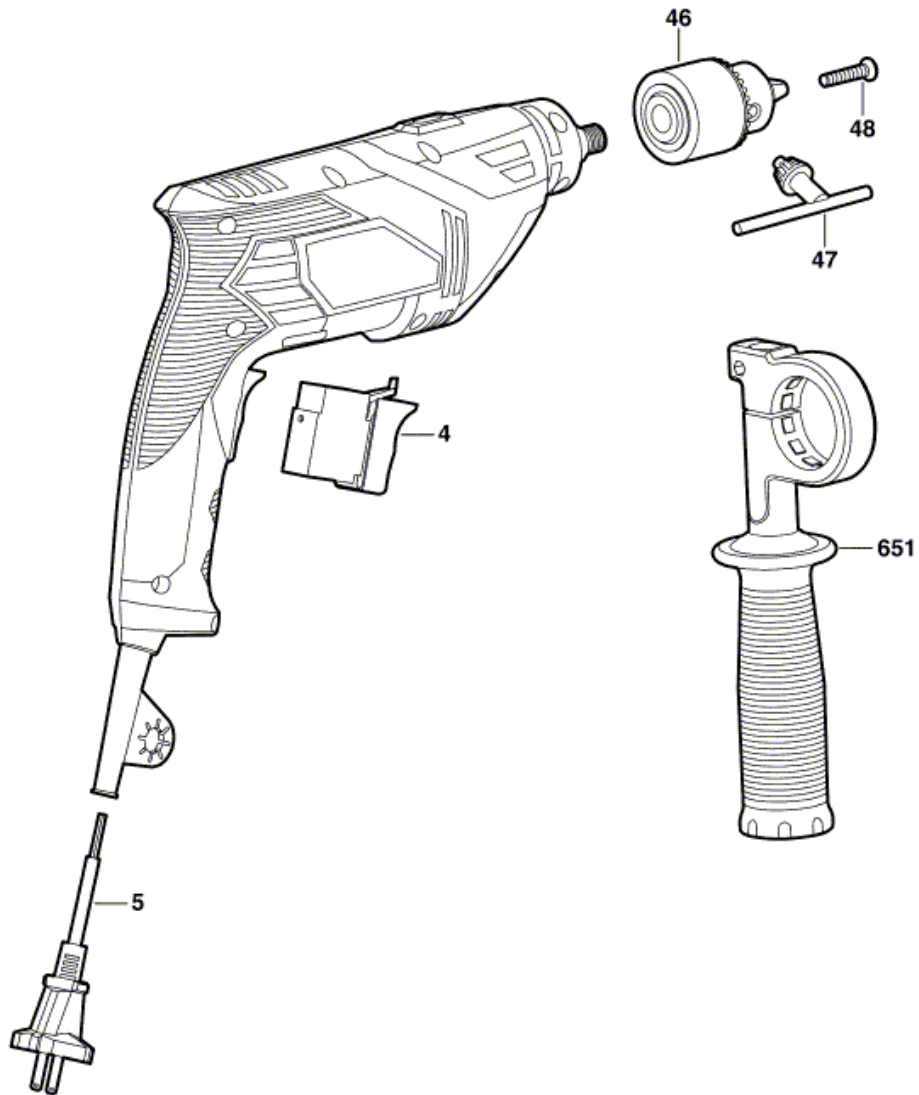

Product Description: Corded Drill
Model Number: 6335-02
Body Number: 0010151003
Version: A
Issue Date: 2008/11/26

No.	Product Model#	Part Number	Description	Qty
4	6335-02	4870696032	On-off switch	1
5	6335-02	4810237025	Cord	1
46	6335-02	3860157008	Chuck/13mm	1
47	6335-02	3860157009	Chuck wrench	1
48	6335-02	5610361134	Screw	1
651	6335-02	2826622101	Auxiliary handle	1