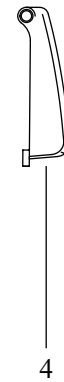

Product Description: Auto Hammer
Model Number: AH6552A-00
Body Number: 0820025001
Version: A
Issue Date: 2021/07/30

No.	Product Model#	Part Number	Description	Qty
1	AH6552A-00	2827120001	Hook Assembly	1
2	AH6552A-00	3131208001	Dial Button	1
3	AH6552A-00	3131209001	Push Button	1
4	AH6552A-00	3124287006	Switch Trigger	1
5	AH6552A-00	2828729001	Support Assembly	1
6	AH6552A-00	3660376001	Spring	1
7	AH6552A-00	2823092002	Top Cover ASSY	1