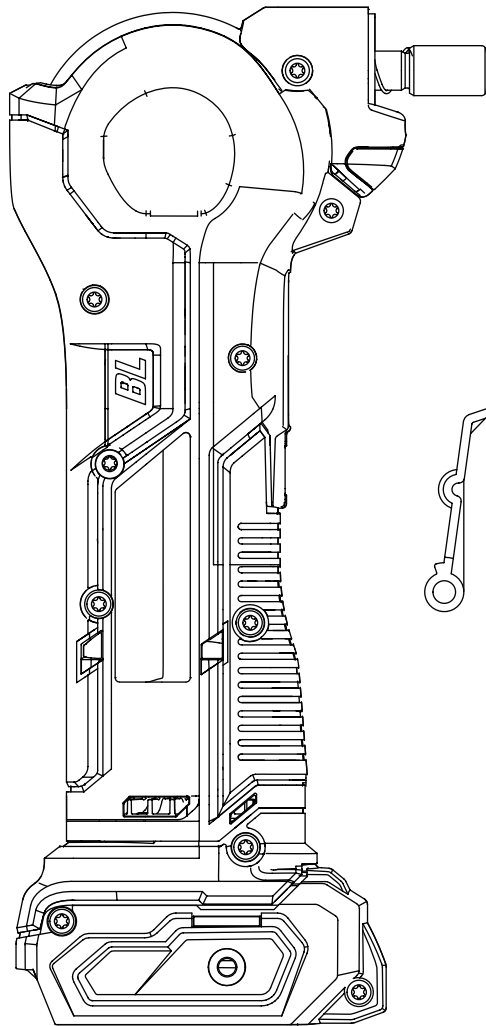

Product Description: Auto Hammer
Model Number: AH6552A-00
Body Number: 0820025001
Version: A
Issue Date: 2021/07/30

No.	Product Model#	Part Number	Description	Qty
1	AH6552A-00	2827120001	Hook Assembly	1
2	AH6552A-00	3131208001	Dial Button	1
3	AH6552A-00	3131209001	Push Button	1
4	AH6552A-00	3124287006	Switch Trigger	1
5	AH6552A-00	2828729001	Support Assembly	1
6	AH6552A-00	3660376001	Spring	1
7	AH6552A-00	2823092002	Top Cover ASSY	1