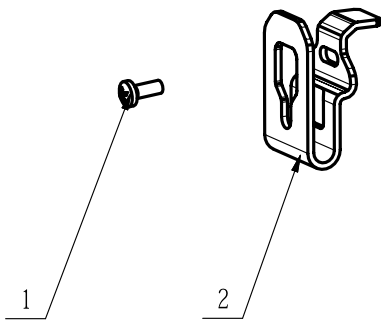

Product Description: Drill Driver
Model Number: DL529001
Body Number: 0710007001
Version: B
Issue Date: 2020/05/27

No.	Product Model#	Part Number	Description	Qty
1	DL529001	5620039010	Screw	1
2	DL529001	3705756002	Hook	1