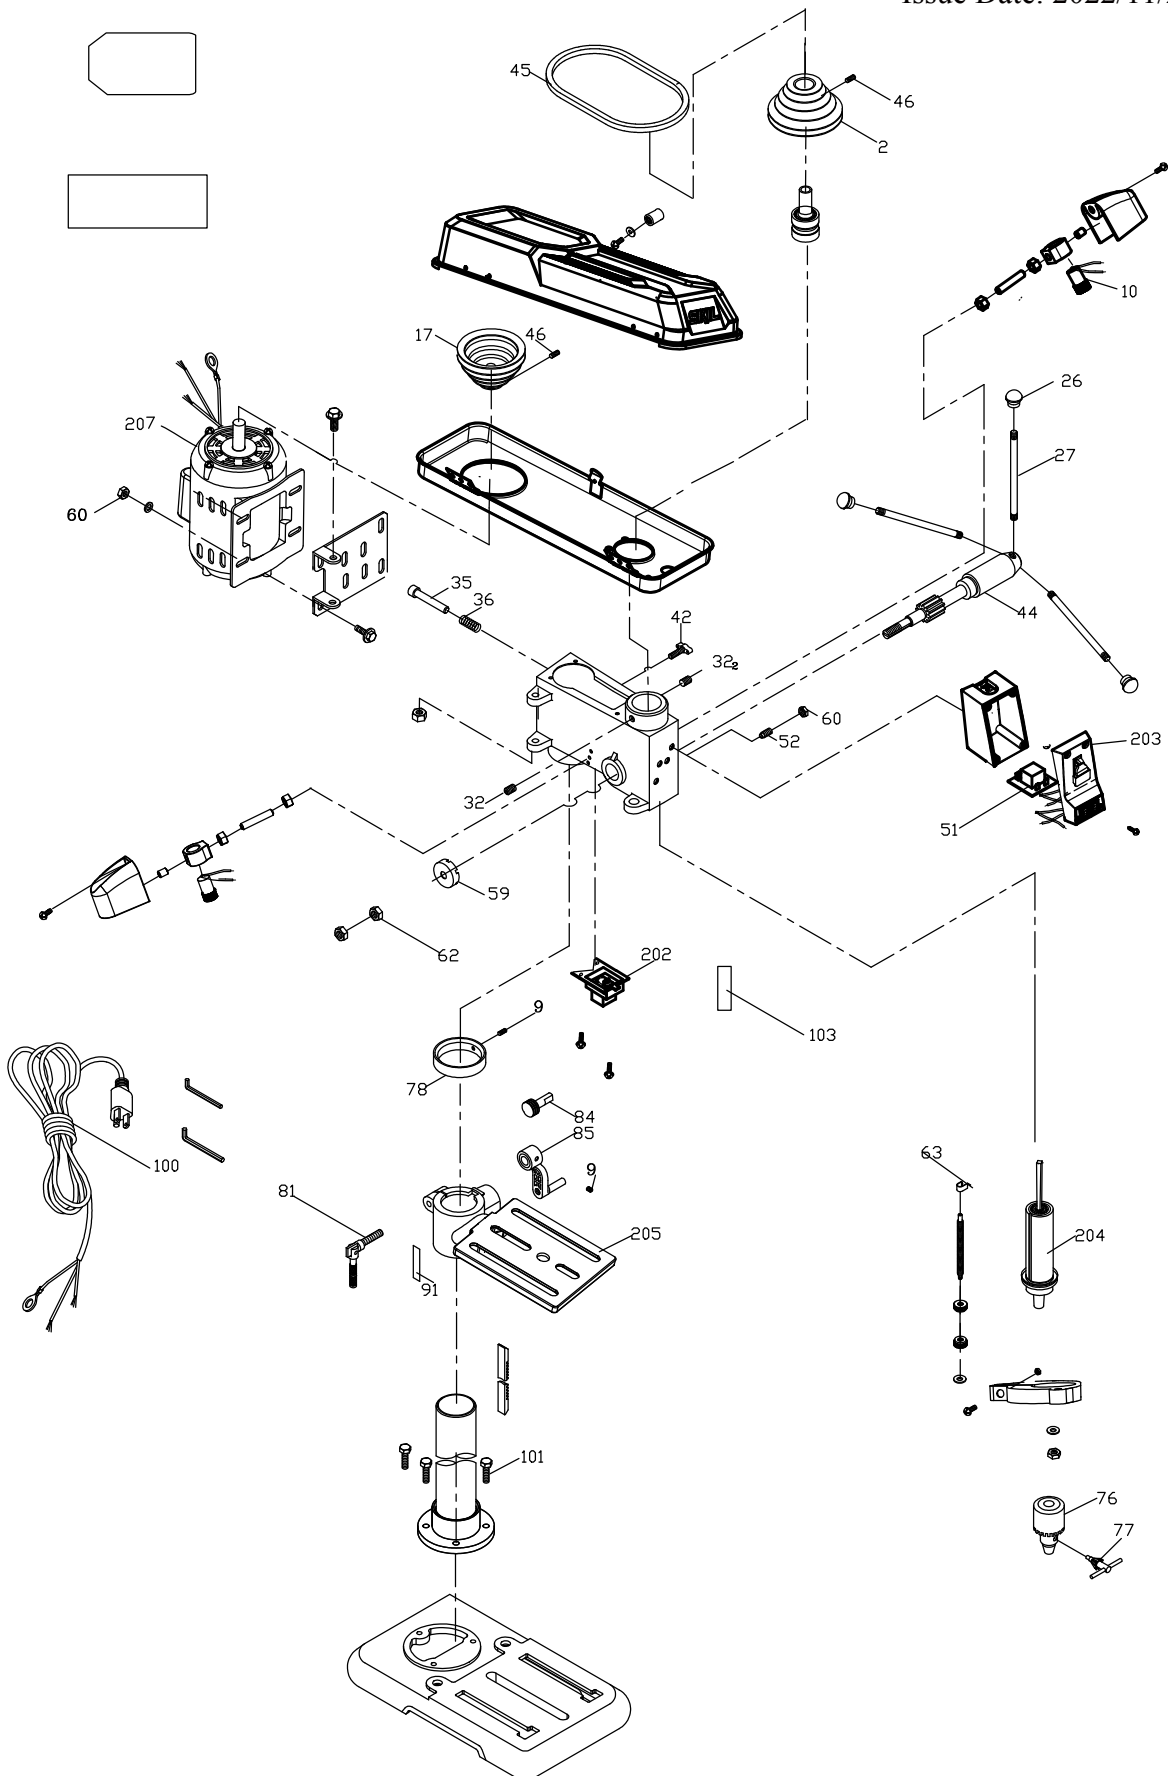

Product Description: Drill Press  
Model Number: DP9505-00  
Body Number: F950003001  
Version: A  
Issue Date: 2022/11/28

No.	Product Model#	Part Number	Description	Qty
2	DP9505-00	3570372001	Spindle Pulley	1
9	DP9505-00	5610978001	Hex Socket Screw	4
10	DP9505-00	4370220001	Laser Lamp Assembly	2
17	DP9505-00	3570373001	Motor Pulley	1
26	DP9505-00	3134029001	Handle Head	3
27	DP9505-00	3555975001	Handle Bar	3
32	DP9505-00	5610976001	Hex Socket Screw	3
35	DP9505-00	5611006001	Motor Rod Assembly	1
36	DP9505-00	3667842001	Compression Spring	1
42	DP9505-00	3403442001	Plastic Handle	1
44	DP9505-00	3570367001	Horizontal Axle	1
45	DP9505-00	3800218001	V Belt	1
46	DP9505-00	5610979001	Hex Socket Screw	2
51	DP9505-00	4892674001	Circuit Board	1
52	DP9505-00	5610975001	Set Screw	1
59	DP9505-00	3667840001	Spring Assembly	1
60	DP9505-00	5630494001	Hex Nut	5
62	DP9505-00	5630497001	Hex Nut	2
63	DP9505-00	3134027001	Pointer	1
76	DP9505-00	3860212001	Chuck	1
77	DP9505-00	3860213001	Chuck key	1
78	DP9505-00	3580458001	Rack Limiting Ring	1
81	DP9505-00	3555974001	Table Fastening Handle	1
84	DP9505-00	3570366001	Worm	1
85	DP9505-00	3423443001	Krank Handle	1
91	DP9505-00	3134059001	Table Angle Ruler	1
100	DP9505-00	4810409001	Power Cord	1
101	DP9505-00	5640505001	Hex Nut	3
103	DP9505-00	2245835001	Stroke Label	1
202	DP9505-00	4360319001	LED Light Assy	1
203	DP9505-00	2829275001	Switch Cover Assy	1
204	DP9505-00	2829276001	Tooth Tube Assembly	1
205	DP9505-00	2829271001	Work Table Assembly	1
207	DP9505-00	2829272001	Motor Assembly	1