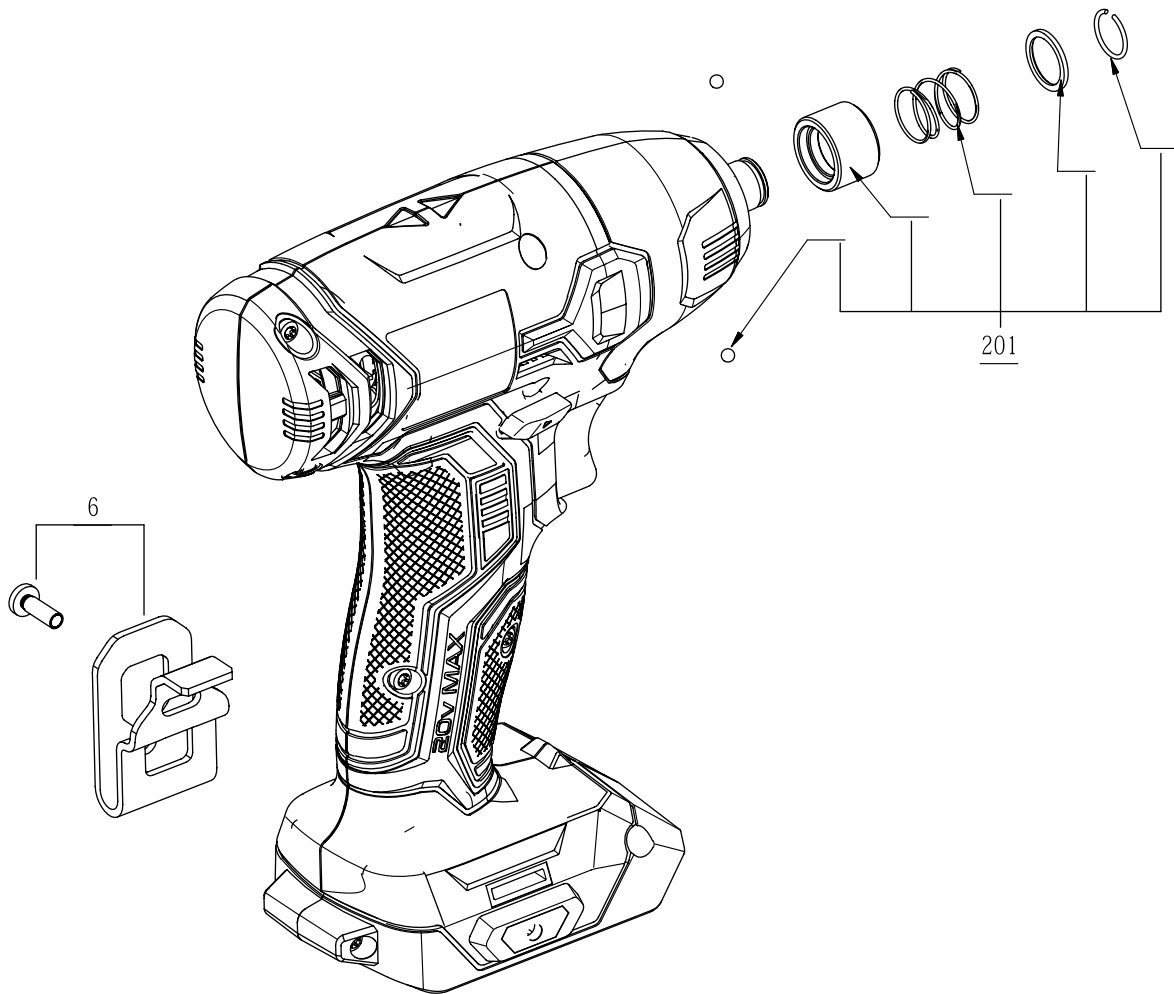

Product Description: Impact Driver
Model Number: ID572701
Body Number: 0820046002
Version: B
Issue Date: 2020/05/25

No.	Product Model#	Part Number	Description	Qty
201	ID572701	2826603001	Quick Clamp Assembly	1
6	ID572701	2826568001	Hook Assembly	1