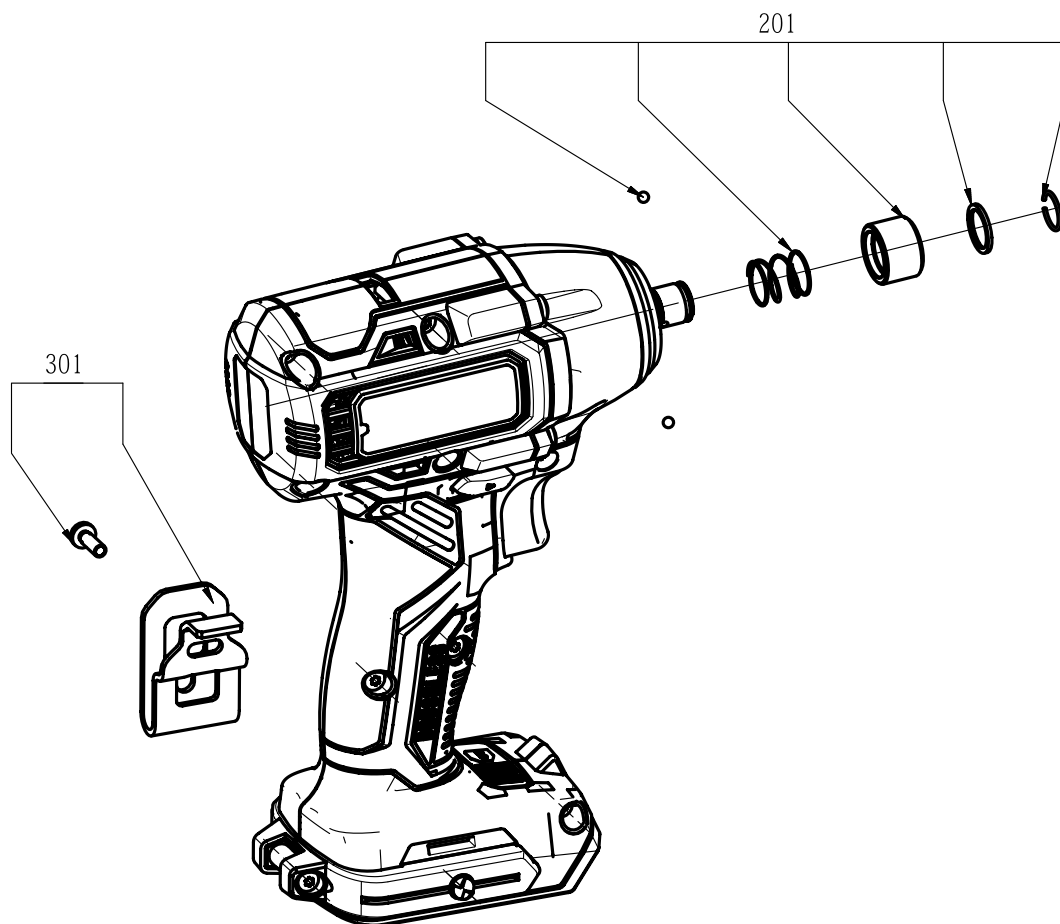

Product Description: Impact Driver

Model Number: ID573901

Body Number: 0820054001

Version: A

Issue Date: 2020/05/25

No.	Product Model#	Part Number	Description	Qty
201	ID573901	2826970001	Quick Clamp Assembly	1
301	ID573901	1300044001	Hook Assembly	1