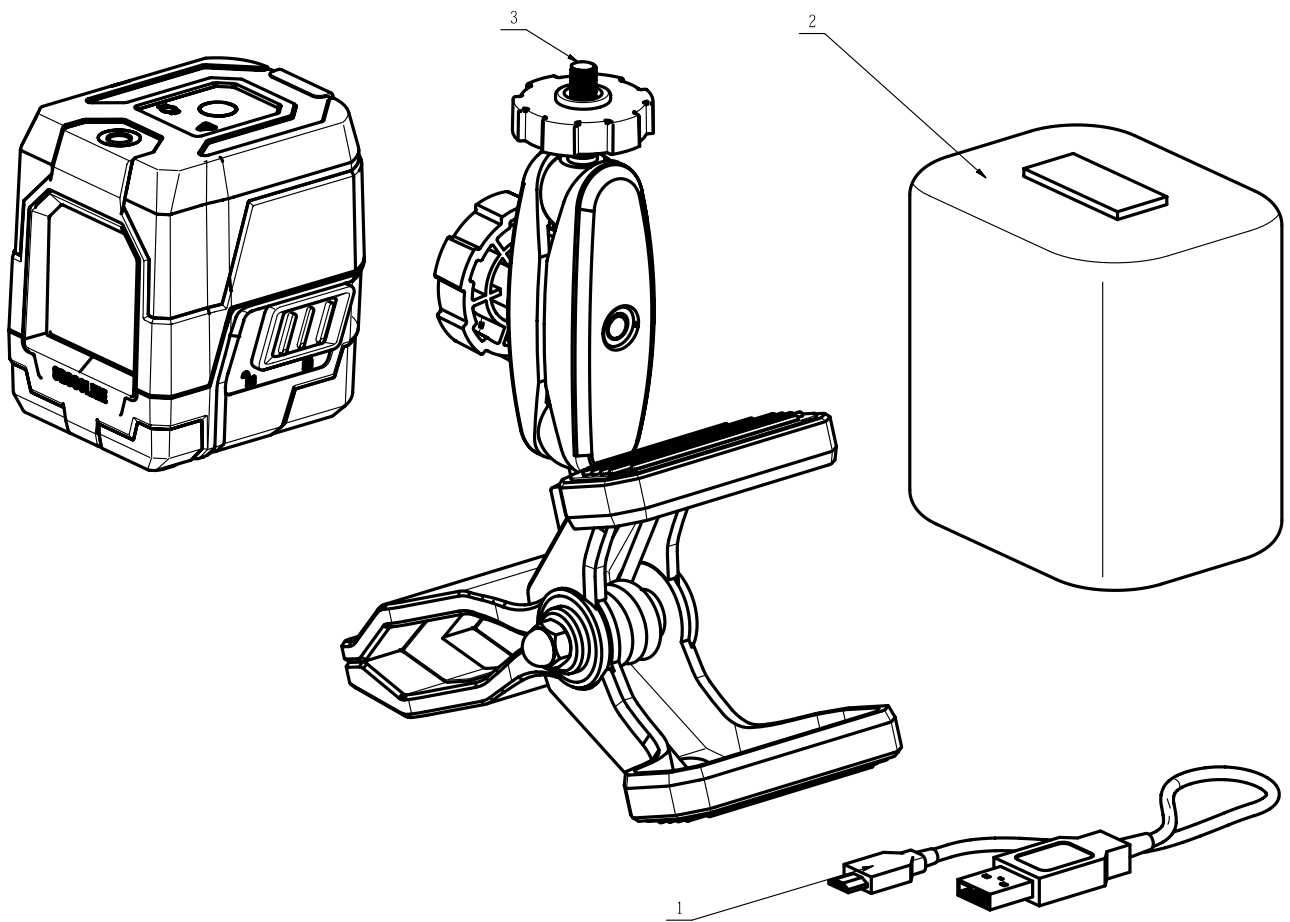

Product Description: Cross Line Laser  
Model Number: LL9324G-01  
Body Number: 0810201001  
Version: A  
Issue Date: 2020/03/30

No.	Product Model#	Part Number	Description	Qty
1	LL9324G-01	4860362002	DC Cord	1
2	LL9324G-01	2500686001	Soft Bag	1
3	LL9324G-01	2826066001	Laser Support	1