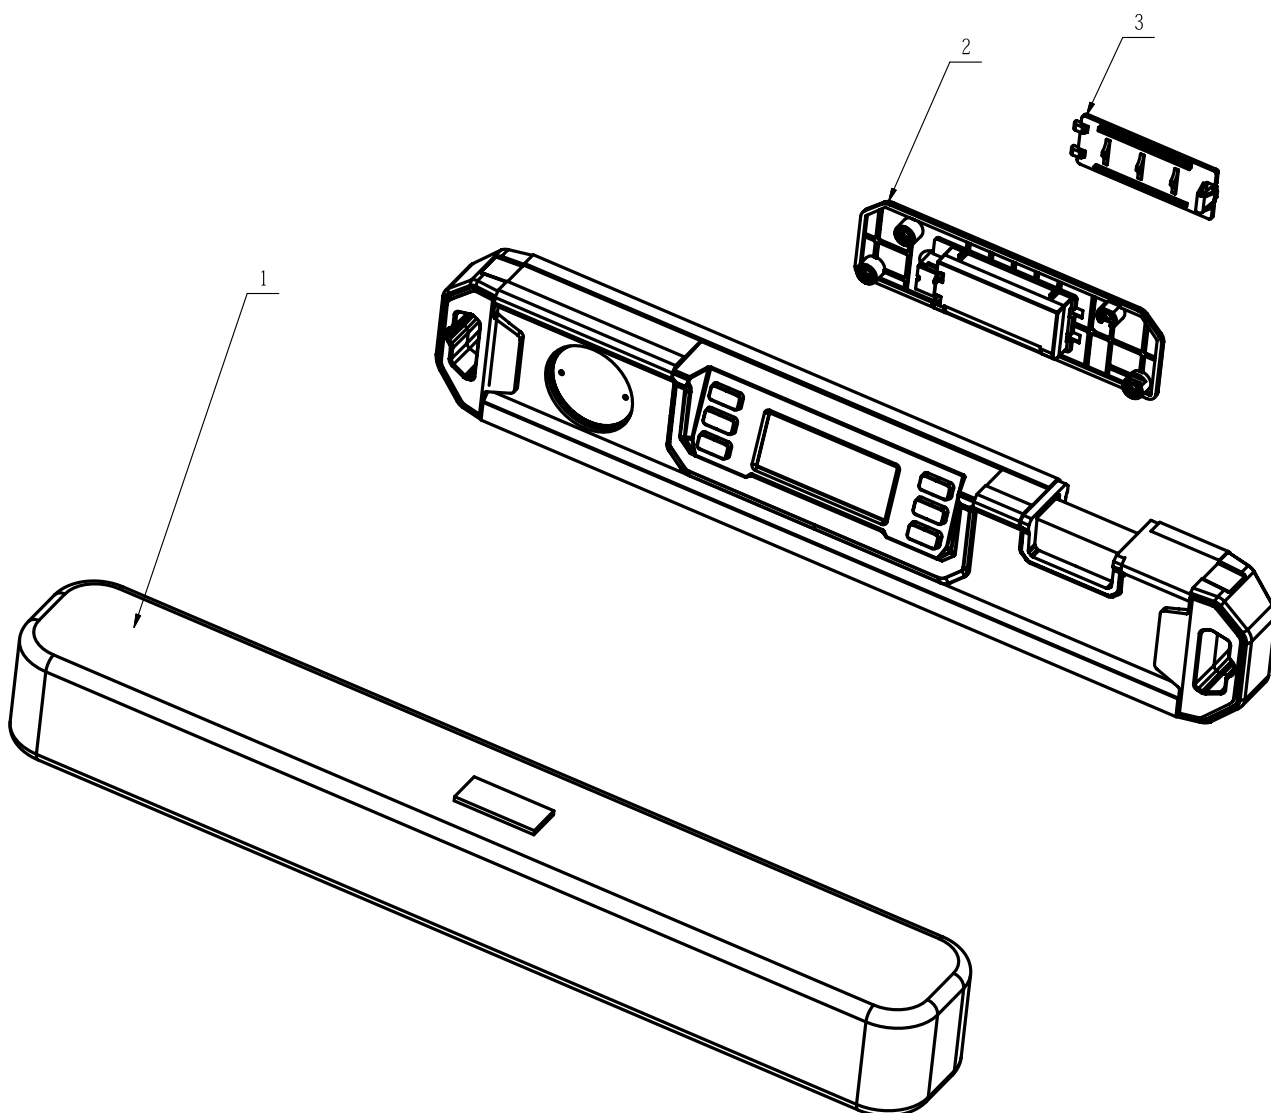

Product Description: Digital Level
Model Number: LV941801
Body Number: 0810192001
Version: A
Issue Date: 2020/04/21

No.	Product Model#	Part Number	Description	Qty
1	LV941801	2500538012	Soft Bag	1
2	LV941801	2825863001	Rear Cover ASSY	1
3	LV941801	3121498003	Battery Cover	1