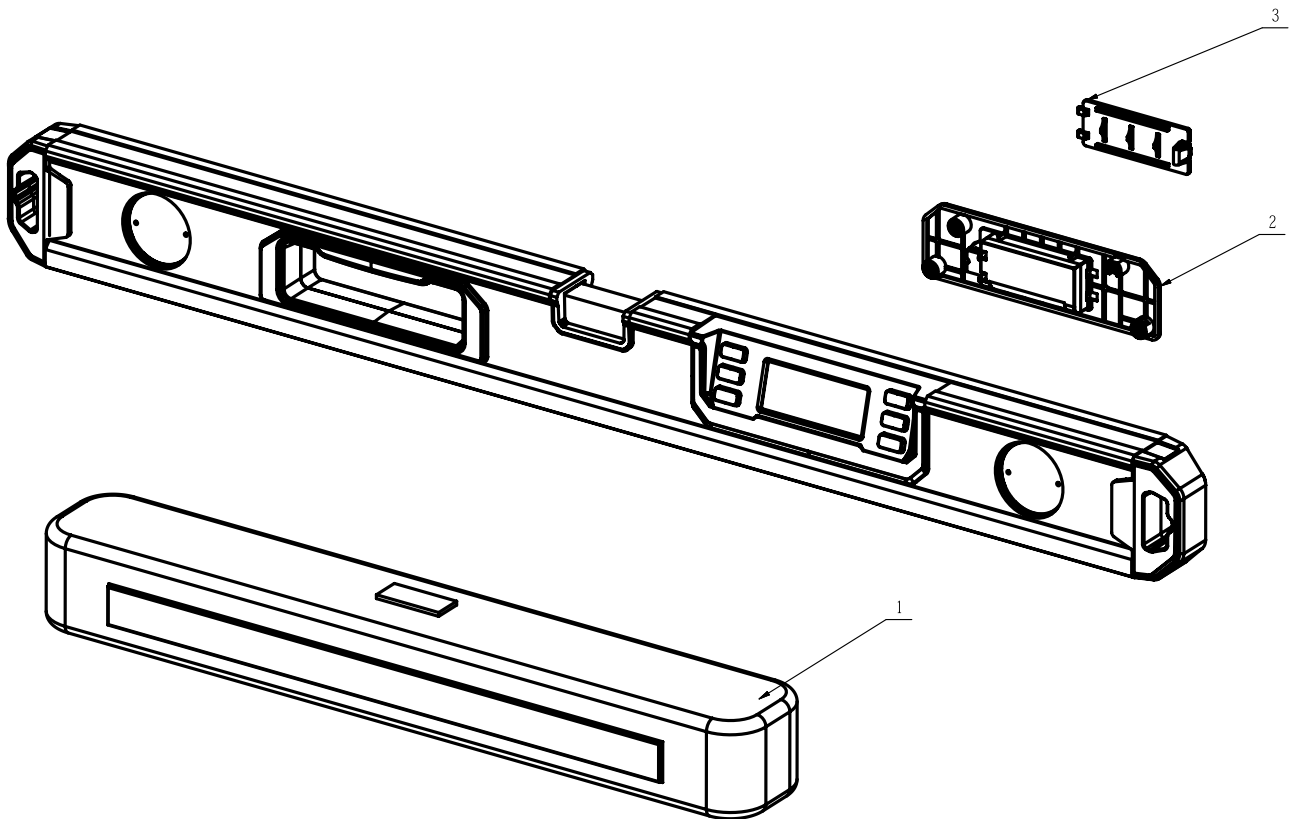

Product Description: Digital Level
Model Number: LV941901
Body Number: 0810193001
Version: A
Issue Date: 2018/10/25

No.	Product Model#	Part Number	Description	Qty
1	LV941901	2500538013	Soft Bag	1
2	LV941901	2825863001	Rear Cover ASSY	1
3	LV941901	3121498003	Battery Cover	1