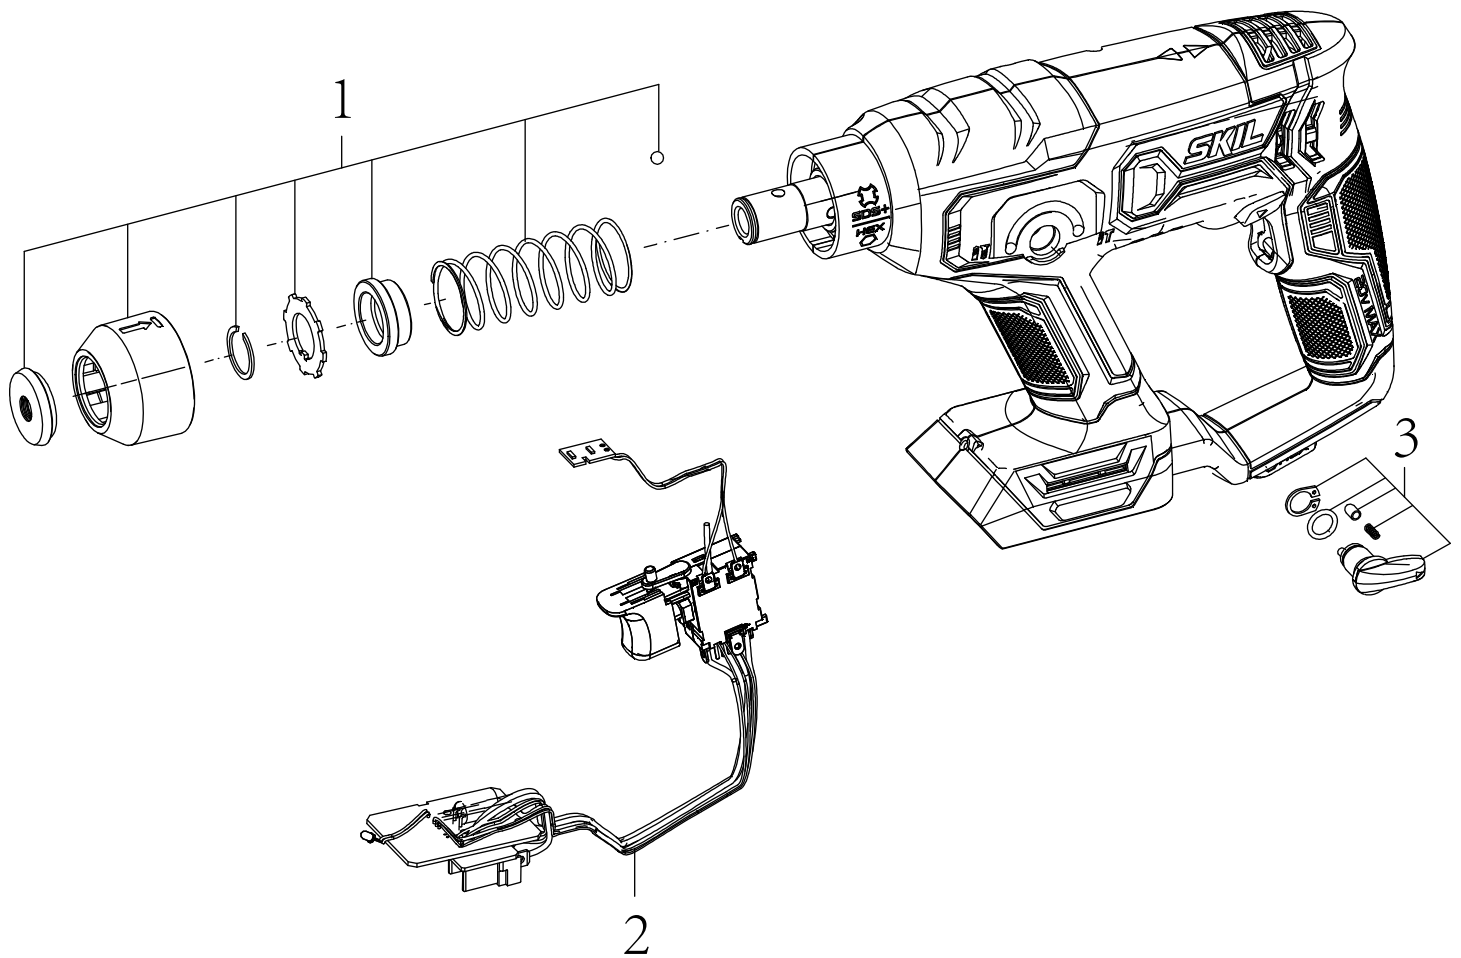

Product Description: Rotary Hammer
Model Number: RH170201
Body Number: 0730037002
Version: A
Issue Date: 2021/10/15

No.	Product Model#	Part Number	Description	Qty
1	RH170201	2828822001	Collet Set	1
2	RH170201	2830384001	Electric Assembly	1
3	RH170201	2826541001	Knob ASSY	1