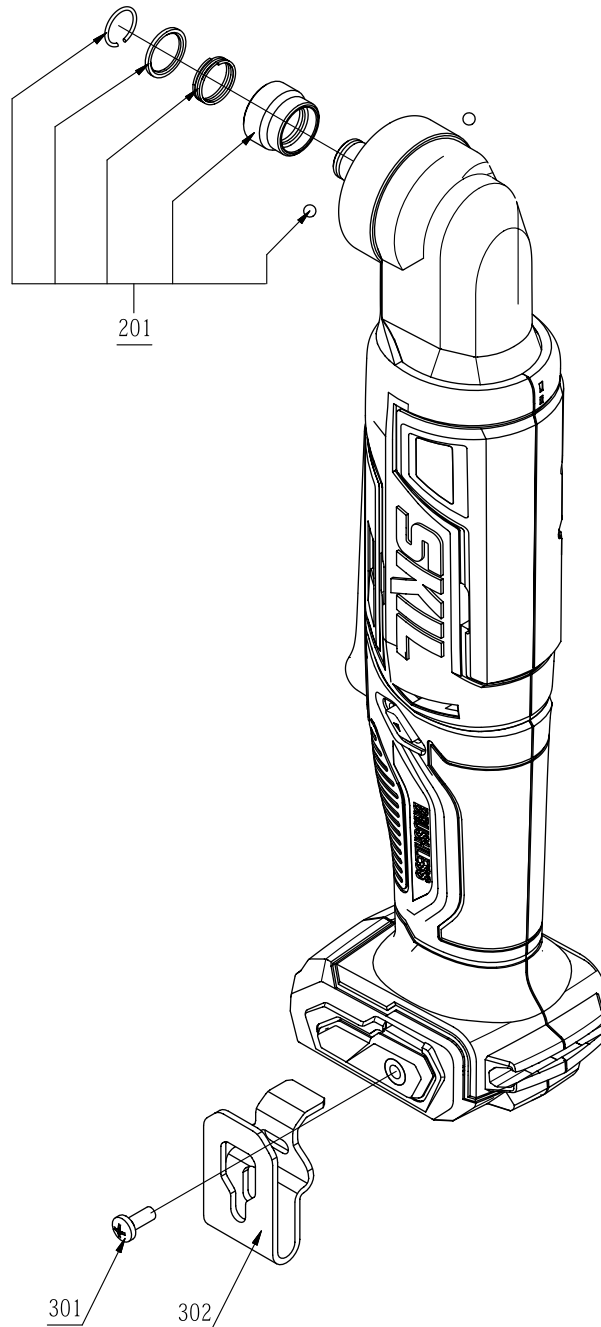

Product Description:
Right Angle Impact Driver
Model Number: RI574501
Body Number: 0820055002
Version: A
Issue Date: 2020/05/28

No.	Product Model#	Part Number	Description	Qty
201	RI574501	2826454001	Quick Clamp Assembly	1
301	RI574501	5620039010	Screw	1
302	RI574501	3705756002	Hook	1