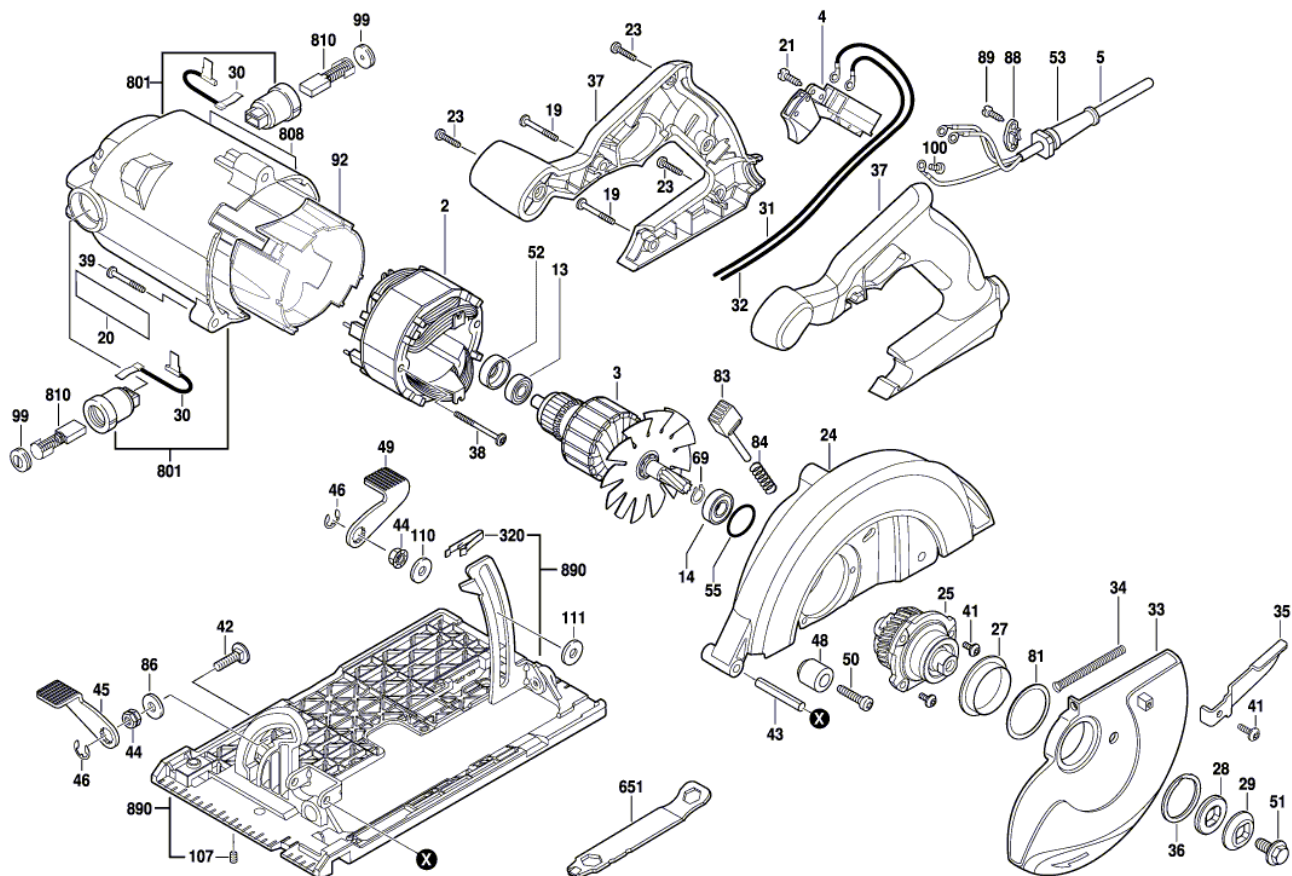

Product Description: Circular Saw
Model Number: SPT67M8-01
Body Number: 0610221001
Version: A
Issue Date: 2017/05/08

No.	Product Model#	Part Number	Description	Qty
2	SPT67M8-01	2740455001	Stator	1
3	SPT67M8-01	2751159001	Rotor	1
4	SPT67M8-01	4870632001	Trigger Switch	1
5	SPT67M8-01	4810223001	Power Cord & Plug	1
13	SPT67M8-01	5700008033	Ball Bearing	1
14	SPT67M8-01	5700352001	Ball Bearing	1
19	SPT67M8-01	5620643001	Thread Forming Screw	2
20	SPT67M8-01	2241120002	NamePlate	1
21	SPT67M8-01	5610335001	Tapping Screw	1
23	SPT67M8-01	5620599001	Hexagon Socket Screw	3
24	SPT67M8-01	2826337001	Upper Guard Set	1
25	SPT67M8-01	2826326001	Gear Shaft Set	1
27	SPT67M8-01	3129149001	Bushing	1
28	SPT67M8-01	3521011001	Inner Flange	1
29	SPT67M8-01	3521010001	Outer Flange	1
30	SPT67M8-01	2825530001	Internal Wire ASSY	2
31	SPT67M8-01	2825541001	Internal Wire ASSY	1
32	SPT67M8-01	4860508001	Internal Wire ASSY	1
33	SPT67M8-01	3422089001	Lower Guard	1
34	SPT67M8-01	3660679002	Tension Spring	1
35	SPT67M8-01	3706463001	Lever	1
36	SPT67M8-01	5660250001	Circlip For Shaft,	1
37	SPT67M8-01	3900121001	L R Handle Set	1
38	SPT67M8-01	5620607001	Screw with Washer	2
39	SPT67M8-01	5610333001	Tapping Screw	1
41	SPT67M8-01	5610326001	Hexalobular Socket Screw	4
42	SPT67M8-01	5640278001	Square Neck Bolt	1
43	SPT67M8-01	5670462001	Spring Pin	1
44	SPT67M8-01	5630328001	Nut	2
45	SPT67M8-01	3706513001	Lever	1
46	SPT67M8-01	5690382001	E Ring	2
48	SPT67M8-01	3129217001	Stopper	1
49	SPT67M8-01	3706534001	Lever	1
50	SPT67M8-01	5620592001	Shoulder Screw	1
51	SPT67M8-01	5640279001	Flange Bolt	1
52	SPT67M8-01	3129277001	Bearing Holder	1
53	SPT67M8-01	3129140001	Cord Guard	1
55	SPT67M8-01	3129226001	O Ring	1
69	SPT67M8-01	5660259001	Circlip For Shaft	1
81	SPT67M8-01	3706425001	Bushing	1
83	SPT67M8-01	3402932001	Lock Rod	1
84	SPT67M8-01	3660693001	Compression Spring	1
86	SPT67M8-01	5650639001	Plain Washer	1
88	SPT67M8-01	3129333001	Cord Anchorage	1
89	SPT67M8-01	5610338001	Thread Forming Screw	2