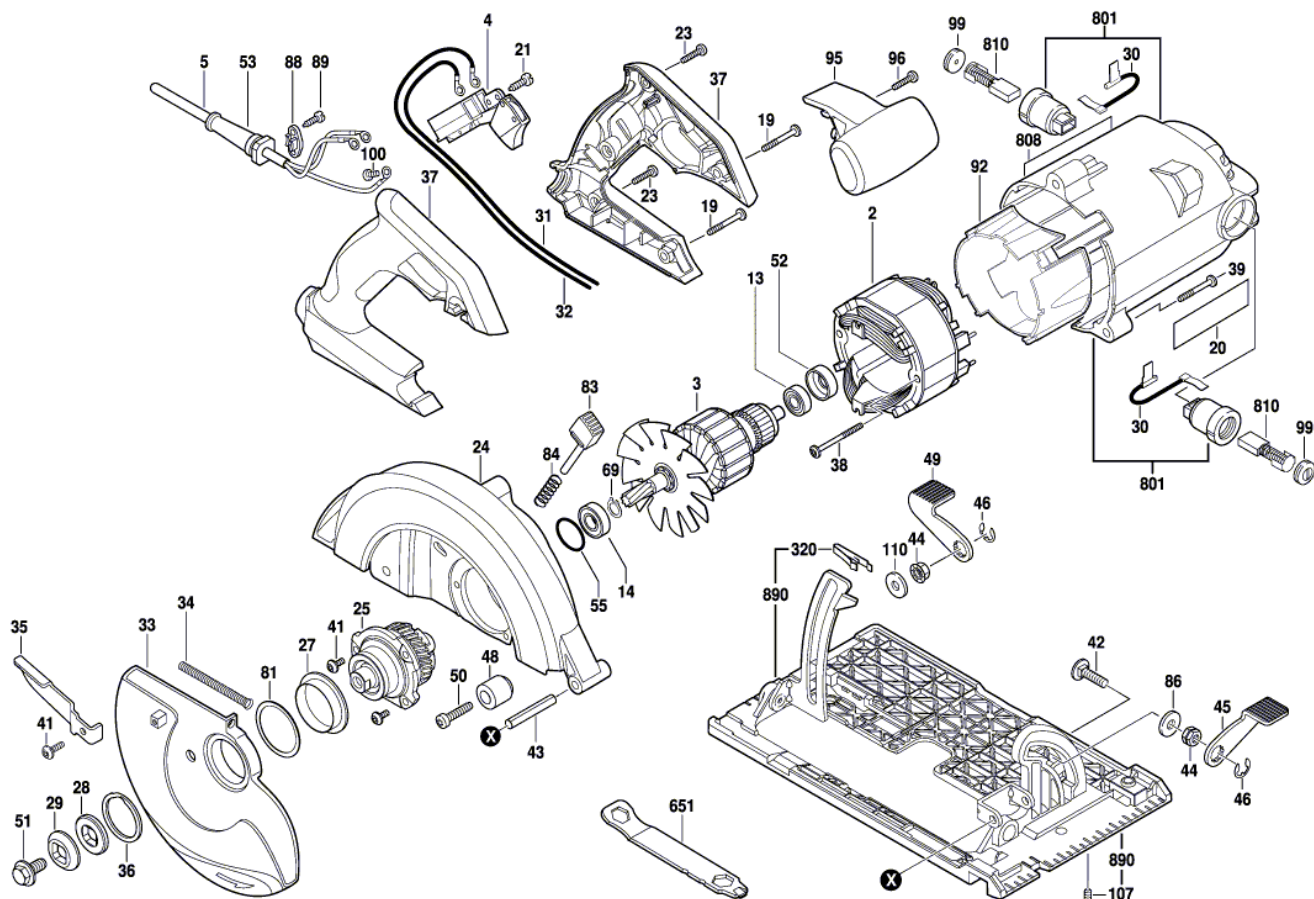

Product Description: Circular Saw  
Model Number: SPT67WM-22  
Body Number: 0610223001  
Version: A  
Issue Date: 2014/09/04

No.	Product Model#	Part Number	Description	Qty
2	SPT67WM-22	2740455001	Stator	1
3	SPT67WM-22	2751135002	Rotor	1
4	SPT67WM-22	4870632001	Trigger Switch	1
5	SPT67WM-22	4810223001	Power Cord & Plug	1
13	SPT67WM-22	5700008033	Ball Bearing	1
14	SPT67WM-22	5700352001	Ball Bearing	1
19	SPT67WM-22	5610331001	Tapping Screw	2
20	SPT67WM-22	2241120002	NamePlate	1
21	SPT67WM-22	5610335001	Tapping Screw	1
23	SPT67WM-22	5620599001	Hexagon Socket Screw	3
24	SPT67WM-22	2826184001	Upper Guard Set	1
25	SPT67WM-22	2826176002	Gear Shaft Set	1
27	SPT67WM-22	3129149001	Bushing	1
28	SPT67WM-22	3521011001	Inner Flange	1
29	SPT67WM-22	3521010001	Outer Flange	1
30	SPT67WM-22	2825530001	Internal Wire ASSY	2
31	SPT67WM-22	2825541001	Internal Wire ASSY	1
32	SPT67WM-22	2825542001	Internal Wire ASSY	1
33	SPT67WM-22	3422132001	Lower Guard	1
34	SPT67WM-22	3660679002	Tension Spring	1
35	SPT67WM-22	3706504001	Moving Guard Lever	1
36	SPT67WM-22	5660250001	Circlip For Shaft,	1
37	SPT67WM-22	3900115001	L R Handle Set	1
38	SPT67WM-22	5620607001	Screw with Washer	2
39	SPT67WM-22	5610333001	Tapping Screw	1
41	SPT67WM-22	5610326001	Hexalobular Socket Screw	4
42	SPT67WM-22	5640267001	Square Neck Bolt	1
43	SPT67WM-22	5670462001	Spring Pin	1
44	SPT67WM-22	5630319001	Nut	2
45	SPT67WM-22	3706503001	Bevel Lever	1
46	SPT67WM-22	5690382001	E Ring	2
48	SPT67WM-22	3129217001	Stopper	1
49	SPT67WM-22	3706453001	Depth Adjusting Lever	1
50	SPT67WM-22	5620592001	Shoulder Screw	1
51	SPT67WM-22	5620585001	Flange Bolt	1
52	SPT67WM-22	3129277001	Bearing Holder	1
53	SPT67WM-22	3129140001	Cord Guard	1
55	SPT67WM-22	3129226001	O Ring	1
69	SPT67WM-22	5660259001	Circlip For Shaft	1
81	SPT67WM-22	3706425001	Bushing	1
83	SPT67WM-22	3402919001	Lock Pin	1
84	SPT67WM-22	3660693001	Compression Spring	1
86	SPT67WM-22	5650639001	Plain Washer	1
88	SPT67WM-22	3129333001	Cord Anchorage	1
89	SPT67WM-22	5610338001	Thread Forming Screw	2
92	SPT67WM-22	3129232001	Fan Baffle	1
95	SPT67WM-22	3129231001	Front Handle	1
96	SPT67WM-22	5620644001	Thread Forming Screw	1
99	SPT67WM-22	3129230001	Brush Cover	2
100	SPT67WM-22	5610334001	Screw with Washer	1
107	SPT67WM-22	5620598001	Hexalobular Socket Screw	1
110	SPT67WM-22	5650640001	Plain Washer	2
320	SPT67WM-22	3706420001	Spring Holder	1