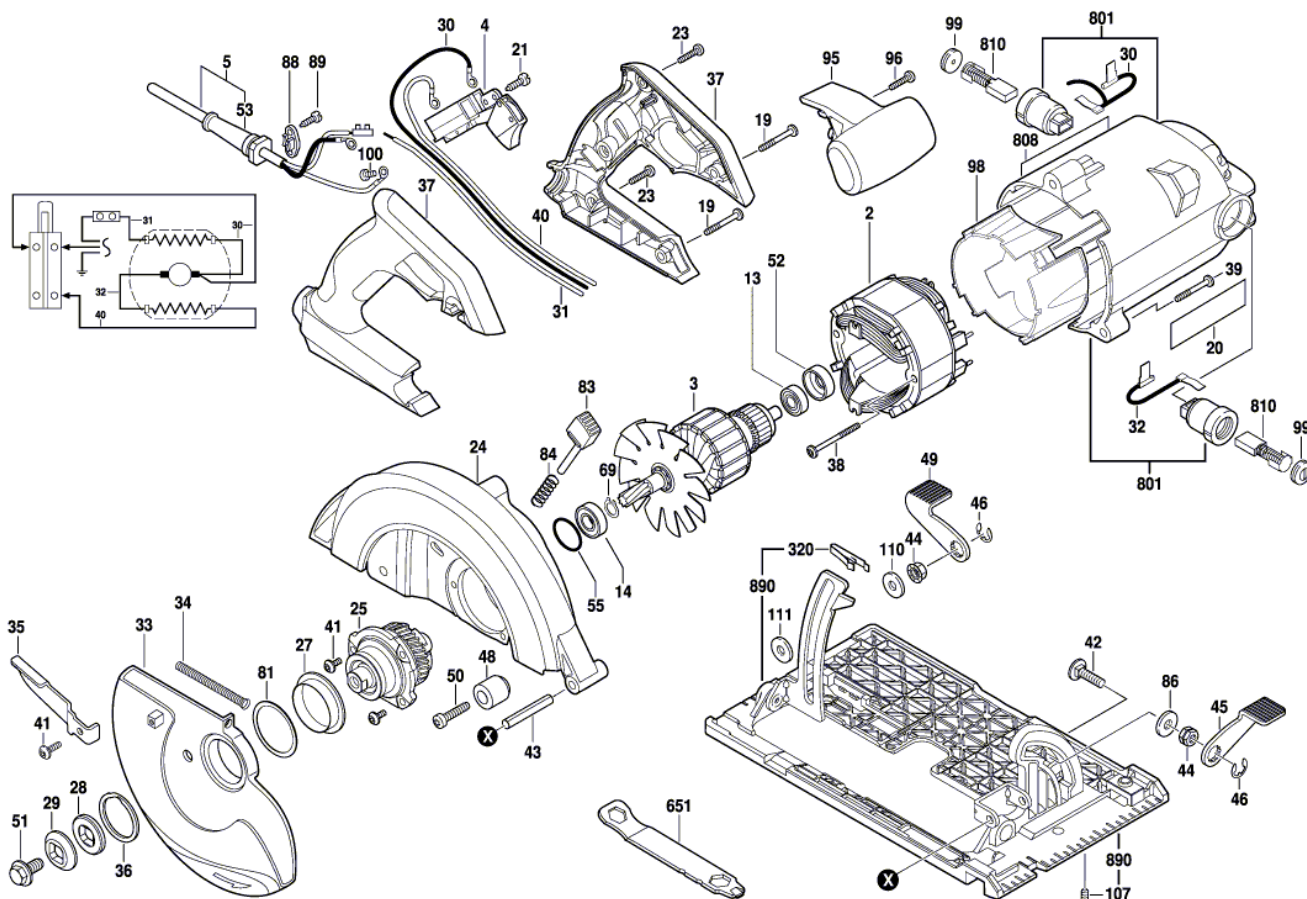

Product Description: Circular Saw
Model Number: SPT67WMB-01/22
Body Number: 0610220001
Version: A
Issue Date: 2016/01/04

No.	Product Model#	Part Number	Description	Qty
2	SPT67WMB-01	2740456001	Stator	1
3	SPT67WMB-01	2751136001	Rotor	1
4	SPT67WMB-01	4870631001	Trigger Switch	1
5	SPT67WMB-01	4810226002	Power Cord & Plug	1
13	SPT67WMB-01	5700008031	Ball Bearing	1
14	SPT67WMB-01	5700352001	Ball Bearing	1
19	SPT67WMB-01	5620643001	Thread Forming Screw	2
20	SPT67WMB-01	2241120002	NamePlate	1
21	SPT67WMB-01	5610335001	Tapping Screw	1
23	SPT67WMB-01	5620599001	Hexagon Socket Screw	3
24	SPT67WMB-01	2826184001	Upper Guard Set	1
25	SPT67WMB-01	2826176002	Gear Shaft Set	1
27	SPT67WMB-01	3129149001	Bushing	1
28	SPT67WMB-01	3521011001	Inner Flange	1
29	SPT67WMB-01	3521010001	Outer Flange	1
30	SPT67WMB-01	4860490001	Internal Wire ASSY	1
31	SPT67WMB-01	4860489001	Internal Wire ASSY	1
32	SPT67WMB-01	4860487001	Internal Wire ASSY	1
33	SPT67WMB-01	3422132001	Lower Guard	1
34	SPT67WMB-01	3660679002	Tension Spring	1
35	SPT67WMB-01	3706504001	Moving Guard Lever	1
36	SPT67WMB-01	5660250001	Circlip For Shaft,	1
37	SPT67WMB-01	3900115001	L R Handle Set	1
38	SPT67WMB-01	5620608001	Screw with Washer	2
39	SPT67WMB-01	5610333001	Tapping Screw	1
40	SPT67WMB-01	4860488001	Internal Wire ASSY	1
41	SPT67WMB-01	5610326001	Hexalobular Socket Screw	4
42	SPT67WMB-01	5640267001	Square Neck Bolt	1
43	SPT67WMB-01	5670462001	Spring Pin	1
44	SPT67WMB-01	5630319001	Nut	2
46	SPT67WMB-01	5690382001	E Ring	2
48	SPT67WMB-01	3129217001	Stopper	1
49	SPT67WMB-01	3706453001	Depth Adjusting Lever	1
50	SPT67WMB-01	5620592001	Shoulder Screw	1
51	SPT67WMB-01	5620585001	Flange Bolt	1
52	SPT67WMB-01	3129277001	Bearing Holder	1
53	SPT67WMB-01	3129140001	Cord Guard	1
55	SPT67WMB-01	3129226001	O Ring	1
69	SPT67WMB-01	5660259001	Circlip For Shaft	1
81	SPT67WMB-01	3706425001	Bushing	1
83	SPT67WMB-01	3402919001	Lock Pin	1
84	SPT67WMB-01	3660693001	Compression Spring	1
86	SPT67WMB-01	5650639001	Plain Washer	1
88	SPT67WMB-01	3129333001	Cord Anchorage	1
89	SPT67WMB-01	5610338001	Thread Forming Screw	2
95	SPT67WMB-01	3129231001	Front Handle	1
96	SPT67WMB-01	5620644001	Thread Forming Screw	1
98	SPT67WMB-01	3129232001	Fan Baffle	1
99	SPT67WMB-01	3129230001	Brush Cover	2
100	SPT67WMB-01	5610334001	Screw with Washer	1
107	SPT67WMB-01	5620598001	Hexalobular Socket Screw	1