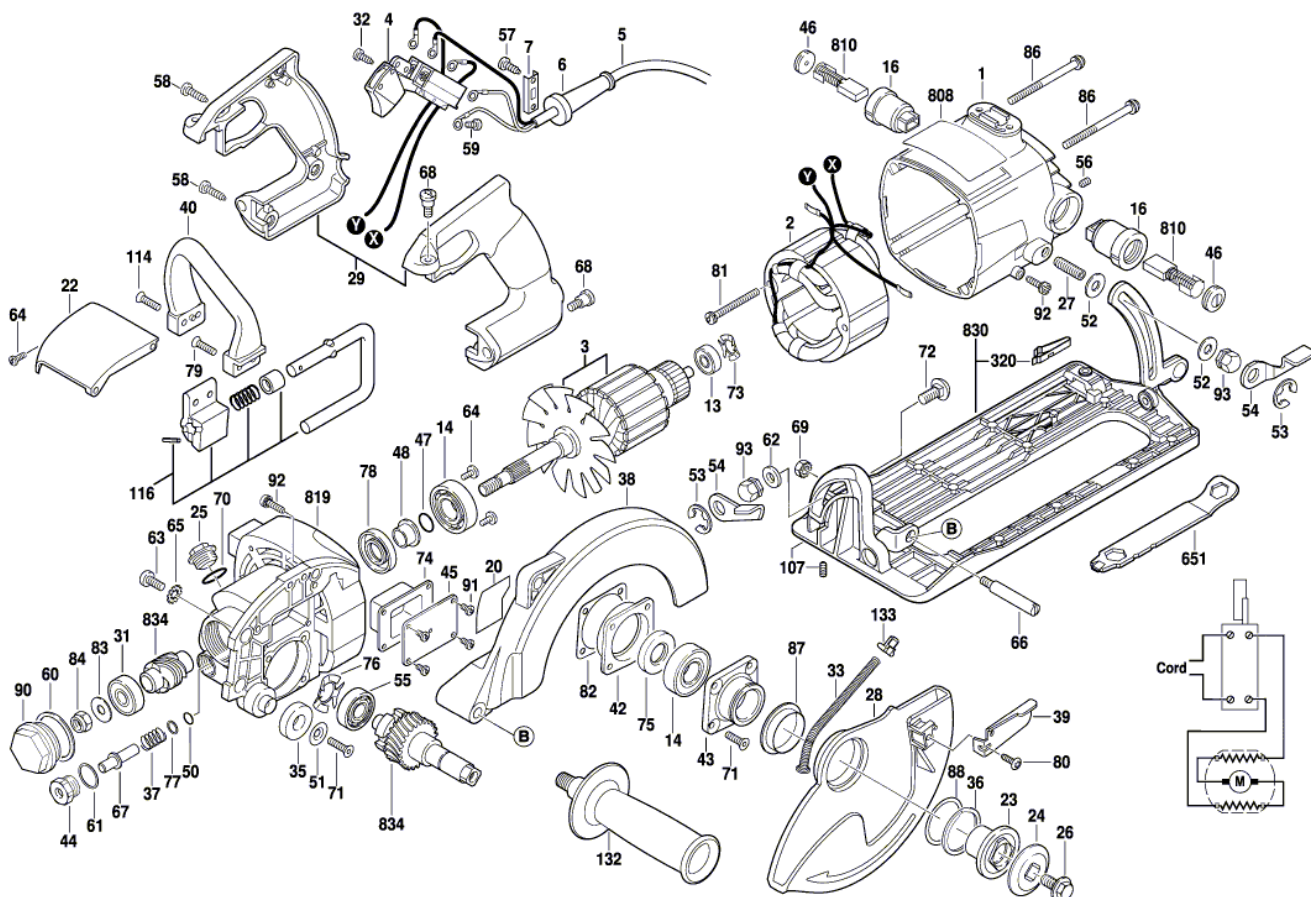

Product Description: Circular Saw
Model Number: SPT70WM-01/22
Body Number: 0610209001
Version: A
Issue Date: 2014/10/17

No.	Product Model#	Part Number	Description	Qty
1	SPT70WM-01	3422066001	Motor Housing	1
2	SPT70WM-01	2740457001	Field	1
3	SPT70WM-01	2751137001	Armature	1
4	SPT70WM-01	4870621001	Switch	1
5	SPT70WM-01	4810003233	Power supply cord	1
6	SPT70WM-01	3129140001	Grommet	1
7	SPT70WM-01	3706464001	Cable Clip	1
13	SPT70WM-01	5700008030	groove ball bearing	1
14	SPT70WM-01	5700058006	Ball Bearing	2
16	SPT70WM-01	2800265001	Brush Holder	2
20	SPT70WM-01	2244086001	Warning Plate	1
22	SPT70WM-01	3129150001	Hood	1
23	SPT70WM-01	3521013001	Washer	1
24	SPT70WM-01	3552742001	Washer	1
25	SPT70WM-01	3552851001	Oil Drain Plug	1
26	SPT70WM-01	5640257001	Collar bolt	1
27	SPT70WM-01	5620587001	Stud	1
28	SPT70WM-01	3422068001	Lower guard	1
29	SPT70WM-01	2825656001	Set Of Handles	1
31	SPT70WM-01	5700013012	Ball Bearing	1
32	SPT70WM-01	5610328001	Screw	1
33	SPT70WM-01	3660668001	Extension Spring	1
35	SPT70WM-01	3129141001	Bumper	1
36	SPT70WM-01	5660250001	Spring retaining ring	1
37	SPT70WM-01	3660680001	Spring	1
38	SPT70WM-01	3422073001	Upper guard	1
39	SPT70WM-01	3706463001	Lever	1
40	SPT70WM-01	3129160001	Handle	1
42	SPT70WM-01	3422074001	Bearing Plate	1
43	SPT70WM-01	3521015001	Guard Plate	1
44	SPT70WM-01	3552840001	Bushing	1
45	SPT70WM-01	3706404001	Cover	1
46	SPT70WM-01	3129240001	Device cap	2
47	SPT70WM-01	5690368001	O-Ring	1
48	SPT70WM-01	3552841001	Collar	1
50	SPT70WM-01	5690377001	O-Ring	1
51	SPT70WM-01	5650612001	Washer	1
52	SPT70WM-01	5650641001	Washer	2
53	SPT70WM-01	5660252001	Spring retaining ring	2
54	SPT70WM-01	3706392001	Locking Lever	2
55	SPT70WM-01	5700015024	Ball Bearing	1
56	SPT70WM-01	5620588001	Set screw	2
57	SPT70WM-01	5610323001	Screw	2
58	SPT70WM-01	5610324001	Screw	4
59	SPT70WM-01	5610334001	Screw	1
60	SPT70WM-01	5690372001	O-Ring	1
61	SPT70WM-01	5650624001	Washer	1
62	SPT70WM-01	5650617001	Washer	1
63	SPT70WM-01	5620590001	Screw	2
64	SPT70WM-01	5610325001	Contact Screw	4
65	SPT70WM-01	5650615001	Washer	2
66	SPT70WM-01	5620591001	Stud	1