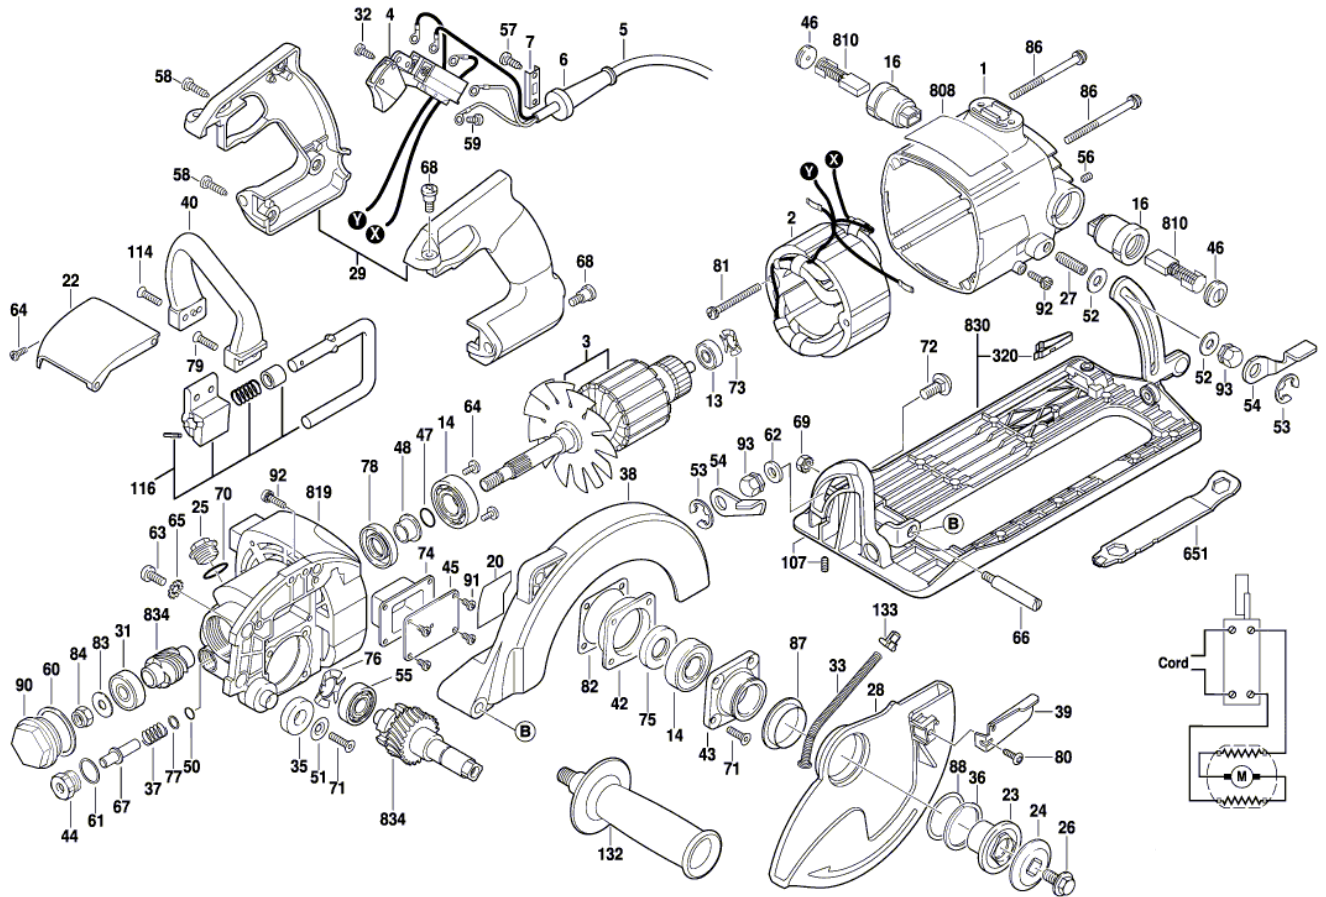

Product Description: Circular Saw
Model Number: SPT70WM-72
Body Number: 0610209002
Version: A
Issue Date: 2014/10/17

No.	Product Model#	Part Number	Description	Qty
1	SPT70WM-72	3422066001	Motor Housing	1
2	SPT70WM-72	2740457001	Field	1
3	SPT70WM-72	2751137001	Armature	1
4	SPT70WM-72	4870621001	Switch	1
5	SPT70WM-72	4810003203	Power supply cord	1
6	SPT70WM-72	3129140001	Grommet	1
7	SPT70WM-72	3706464001	Cable Clip	1
13	SPT70WM-72	5700008030	groove ball bearing	1
14	SPT70WM-72	5700058006	Ball Bearing	2
16	SPT70WM-72	2800265001	Brush Holder	2
20	SPT70WM-72	2244086001	Warning Plate	1
22	SPT70WM-72	3129150001	Hood	1
23	SPT70WM-72	3521013001	Washer	1
24	SPT70WM-72	3552742001	Washer	1
25	SPT70WM-72	3552851001	Oil Drain Plug	1
26	SPT70WM-72	5640257001	Collar bolt	1
27	SPT70WM-72	5620587001	Stud	1
28	SPT70WM-72	3422068001	Lower guard	1
29	SPT70WM-72	2825656001	Set Of Handles	1
31	SPT70WM-72	5700013012	Ball Bearing	1
32	SPT70WM-72	5610328001	Screw	1
33	SPT70WM-72	3660668001	Extension Spring	1
35	SPT70WM-72	3129141001	Bumper	1
36	SPT70WM-72	5660250001	Spring retaining ring	1
37	SPT70WM-72	3660680001	Spring	1
38	SPT70WM-72	3422073001	Upper guard	1
39	SPT70WM-72	3706463001	Lever	1
40	SPT70WM-72	3129160001	Handle	1
42	SPT70WM-72	3422074001	Bearing Plate	1
43	SPT70WM-72	3521015001	Guard Plate	1
44	SPT70WM-72	3552840001	Bushing	1
45	SPT70WM-72	3706404001	Cover	1
46	SPT70WM-72	3129240001	Device cap	2
47	SPT70WM-72	5690368001	O-Ring	1
48	SPT70WM-72	3552841001	Collar	1
50	SPT70WM-72	5690377001	O-Ring	1
51	SPT70WM-72	5650612001	Washer	1
52	SPT70WM-72	5650641001	Washer	2
53	SPT70WM-72	5660252001	Spring retaining ring	2
54	SPT70WM-72	3706392001	Locking Lever	2
55	SPT70WM-72	5700015024	Ball Bearing	1
56	SPT70WM-72	5620588001	Set screw	2
57	SPT70WM-72	5610323001	Screw	2
58	SPT70WM-72	5610324001	Screw	4
59	SPT70WM-72	5610334001	Screw	1
60	SPT70WM-72	5690372001	O-Ring	1
61	SPT70WM-72	5650624001	Washer	1
62	SPT70WM-72	5650617001	Washer	1
63	SPT70WM-72	5620590001	Screw	2
64	SPT70WM-72	5610325001	Contact Screw	4
65	SPT70WM-72	5650615001	Washer	2