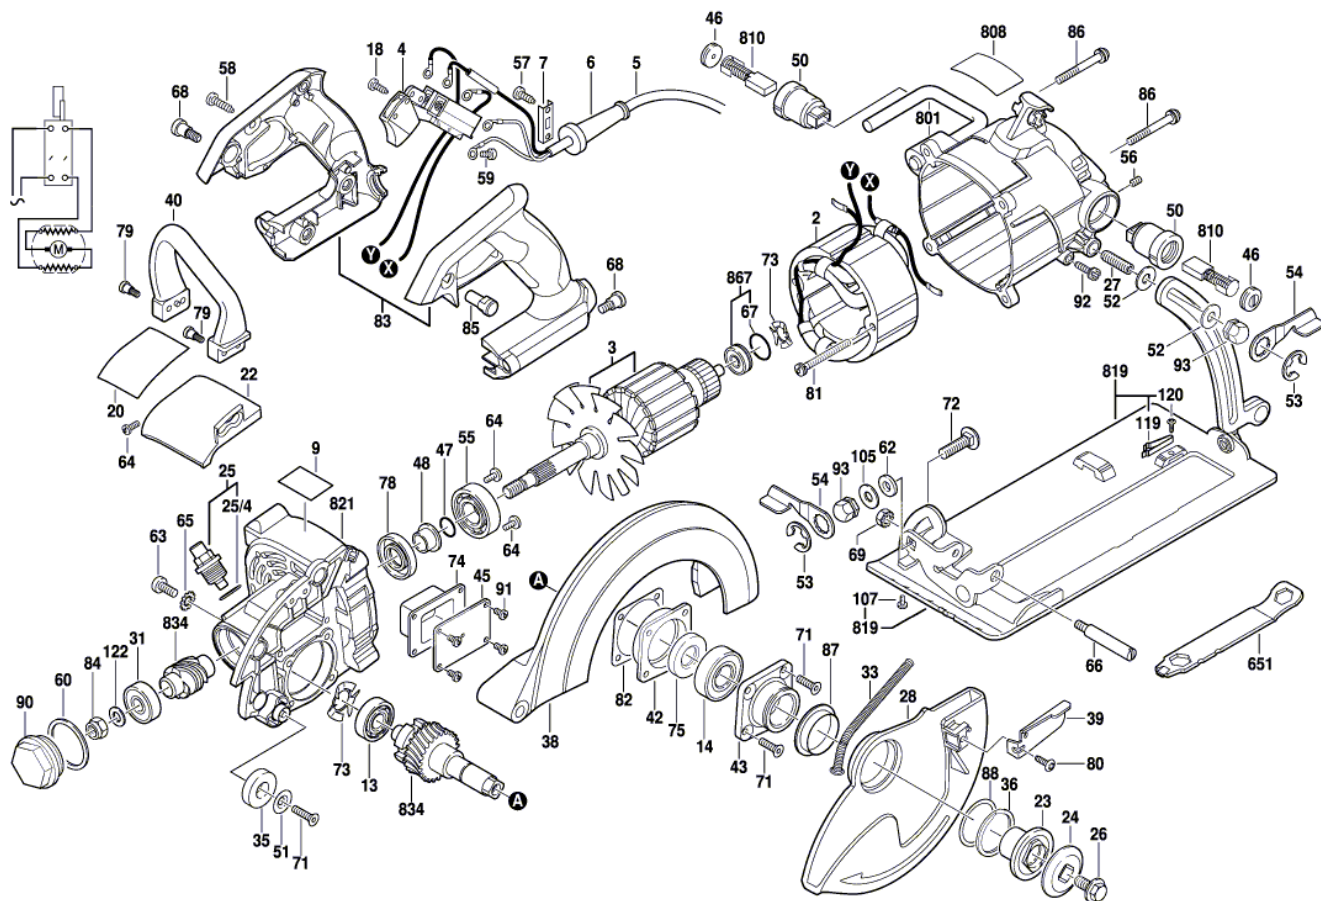

Product Description: Circular Saw
Model Number: SPT77W-01/22
Body Number: 0610208001
Version: A
Issue Date: 2015/02/10

Product Description: Circular Saw
Model Number: SPT77W-72
Body Number: 0610208002
Version: A
Issue Date: 2015/02/10