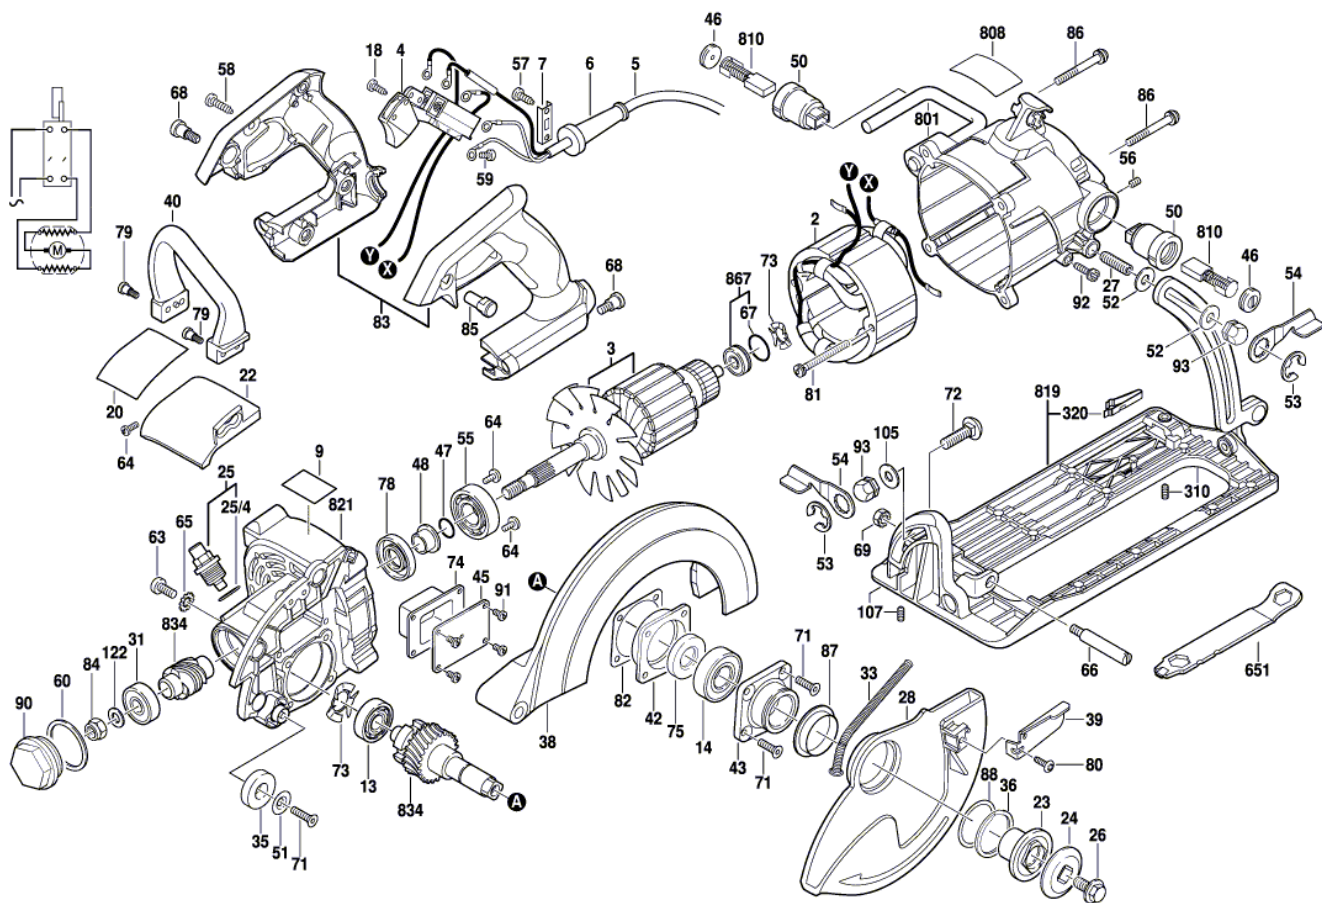

Product Description: Circular Saw
Model Number: SPT77WM-22
Body Number: 0610210001
Version: A
Issue Date: 2015/02/10

No.	Product Model#	Part Number	Description	Qty
2	SPT77WM-22	2740447001	Field 120V	1
3	SPT77WM-22	2751122001	Armature 120V	1
4	SPT77WM-22	4870621001	Switch	1
5	SPT77WM-22	4810003233	Power supply cord	1
6	SPT77WM-22	3129140001	Grommet	1
7	SPT77WM-22	3706465001	Cable Clip	1
9	SPT77WM-22	2244067002	Sticker	1
13	SPT77WM-22	5700008030	groove ball bearing	1
14	SPT77WM-22	5700058006	Ball Bearing	1
18	SPT77WM-22	5610328001	Screw	1
20	SPT77WM-22	2243684002	Warning Plate	1
22	SPT77WM-22	3129158001	Hood	1
23	SPT77WM-22	3521018001	Washer	1
24	SPT77WM-22	3552745001	Washer	1
25	SPT77WM-22	2825427001	Oil Drain Plug	1
25/4	SPT77WM-22	5690378001	O-Ring	1
26	SPT77WM-22	5640257001	Collar bolt	1
27	SPT77WM-22	5620587001	Stud	1
28	SPT77WM-22	3422089001	Lower guard	1
31	SPT77WM-22	5700013012	Ball Bearing	1
33	SPT77WM-22	3660679002	Extension Spring	1
35	SPT77WM-22	3129161001	End stop	1
36	SPT77WM-22	5660250001	Spring retaining ring	1
38	SPT77WM-22	3422063001	Upper guard	1
39	SPT77WM-22	3706463001	Lever	1
40	SPT77WM-22	3129162002	Handle	1
42	SPT77WM-22	3422074001	Bearing Plate	1
43	SPT77WM-22	3521015001	Guard Plate	1
45	SPT77WM-22	3706401001	Cover	1
46	SPT77WM-22	3129240001	Device cap	2
47	SPT77WM-22	5690368001	O-Ring	1
48	SPT77WM-22	3552844001	Collar	1
50	SPT77WM-22	2800265001	Brush Holder	2
51	SPT77WM-22	5650612001	Washer	1
52	SPT77WM-22	5650641001	Washer	2
53	SPT77WM-22	5660252001	Spring retaining ring	2
54	SPT77WM-22	3706392001	Locking Lever	2
55	SPT77WM-22	5700058007	Ball Bearing	1
56	SPT77WM-22	5620588001	Set screw	2
57	SPT77WM-22	5610323001	Screw	2
58	SPT77WM-22	5610324001	Screw	4
59	SPT77WM-22	5610334001	Screw	1
60	SPT77WM-22	5690372001	O-Ring	1
63	SPT77WM-22	5620590001	Screw	3
64	SPT77WM-22	5610325001	Contact Screw	4
65	SPT77WM-22	5650615001	Washer	3
66	SPT77WM-22	5620591001	Stud	1
67	SPT77WM-22	5690376001	O-Ring	1
68	SPT77WM-22	5620592001	Screw	3
69	SPT77WM-22	5630311001	Self-locking nut	1
71	SPT77WM-22	5620593001	Screw	5
72	SPT77WM-22	5620594001	Bolt	1