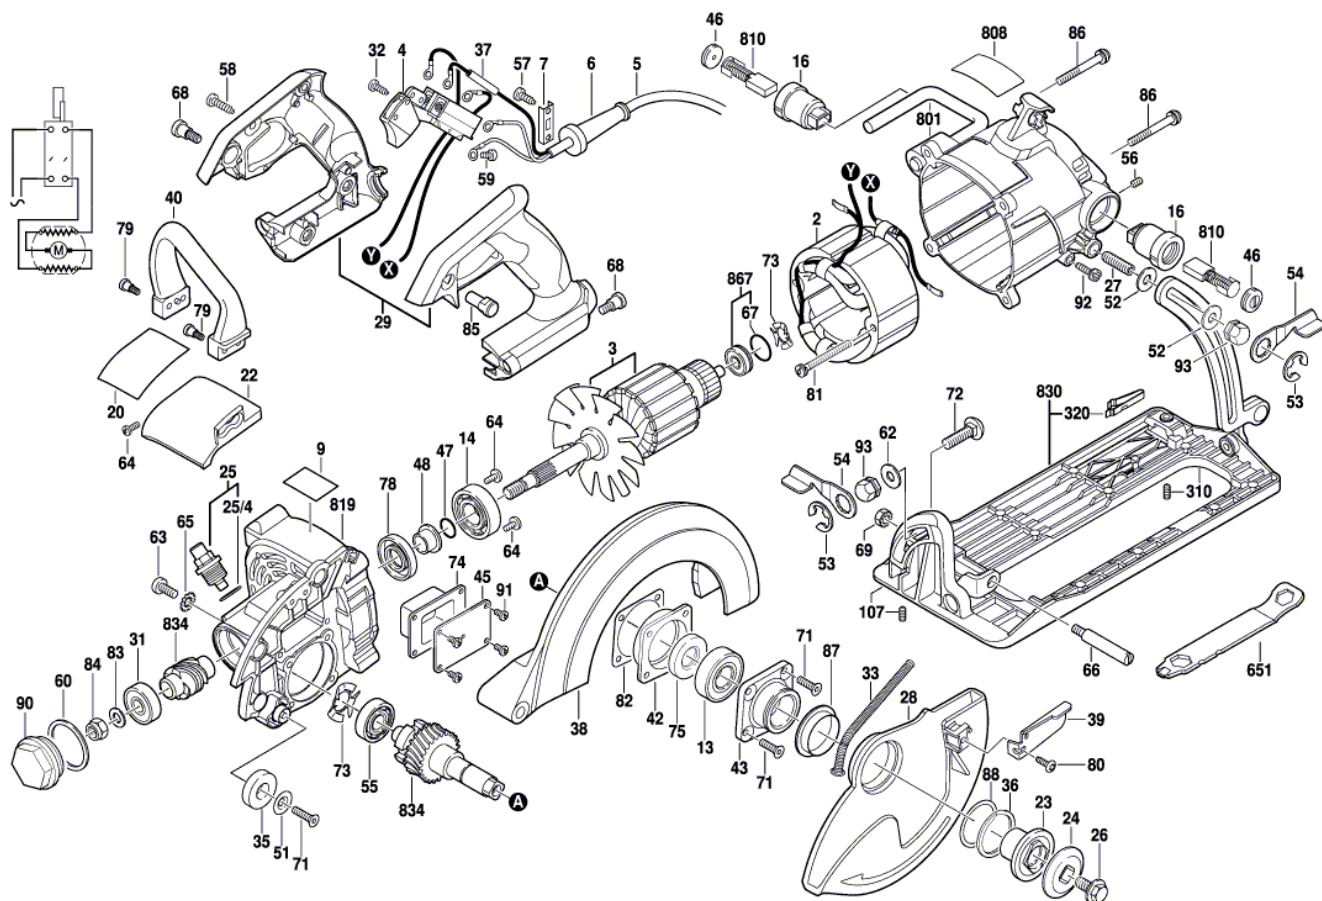

Product Description: Circular Saw
Model Number: SPT77WML-01/22
Body Number: 0610211001
Version: A
Issue Date: 2015/03/31

Product Description: Circular Saw
Model Number: SPT77WML-72
Body Number: 0610211002
Version: A
Issue Date: 2015/03/31