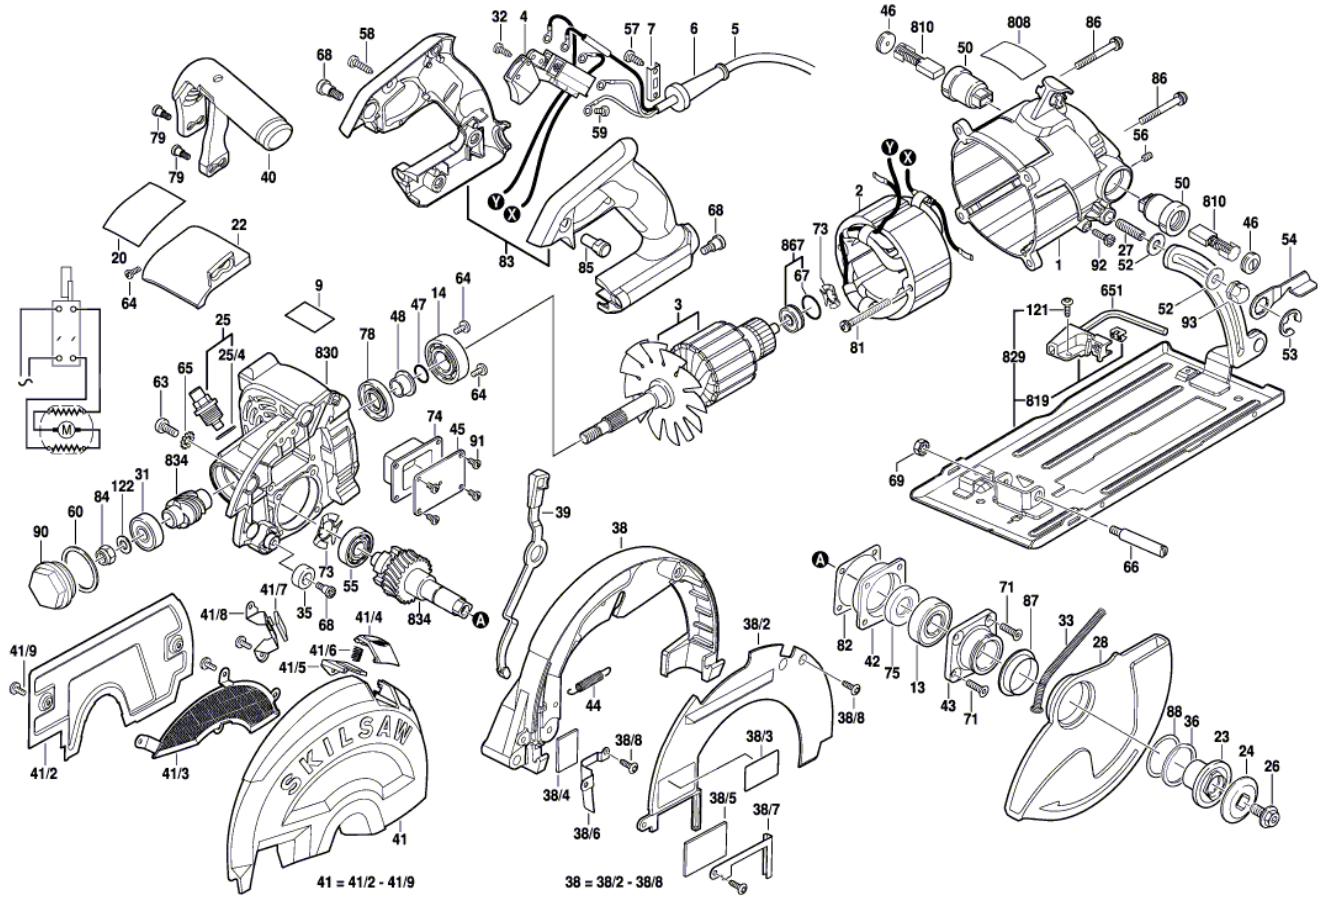

Product Description: Circular Saw
Model Number: SPT78MMC-01/22
Body Number: 0610218001
Version: A
Issue Date: 2016/01/26

No.	Product Model#	Part Number	Description	Qty
1	SPT78MMC-01	3422086001	Motor Housing	1
2	SPT78MMC-01	2740459001	Stator	1
3	SPT78MMC-01	2751122001	Rotor	1
4	SPT78MMC-01	4870621001	Trigger Switch	1
5	SPT78MMC-01	4810003251	Power Cord & Plug	1
6	SPT78MMC-01	3129140001	Cord Guard	1
7	SPT78MMC-01	3706465001	Cord Anchorage	1
9	SPT78MMC-01	2244067004	Nameplate	1
13	SPT78MMC-01	5700058006	Ball Bearing	1
14	SPT78MMC-01	5700058007	Ball Bearing	1
20	SPT78MMC-01	2243684004	Warning Label	1
22	SPT78MMC-01	3129158001	Hood	1
23	SPT78MMC-01	3521031001	Inner Flange	1
24	SPT78MMC-01	3521030001	Outer Flange	1
25	SPT78MMC-01	2825427001	Spindle Lock ASSY	1
25/4	SPT78MMC-01	5690378001	O Ring	1
26	SPT78MMC-01	5620589001	Flange Bolt	1
27	SPT78MMC-01	5620587001	Hexagon Socket Screw	1
28	SPT78MMC-01	3422084001	Lower guard	1
31	SPT78MMC-01	5700013012	Ball Bearing	1
32	SPT78MMC-01	5610328001	Hexalobular Socket Screw	1
33	SPT78MMC-01	3660679001	Tension Spring	1
35	SPT78MMC-01	3129217001	Stopper	1
36	SPT78MMC-01	5660250001	Circlip For Shaft	1
38	SPT78MMC-01	2822198001	Upper guard	1
38/2	SPT78MMC-01	3706434001	Protecting Cap	1
38/3	SPT78MMC-01	2243054031	Warning Label	1
38/4	SPT78MMC-01	3690154001	Transparent Guard	1
38/5	SPT78MMC-01	3690153001	Transparent Guard	1
38/6	SPT78MMC-01	3706438001	Support	1
38/7	SPT78MMC-01	3706437001	Support	1
38/8	SPT78MMC-01	5610326001	Hexalobular Socket Screw	3
39	SPT78MMC-01	3402916001	Moving Guard Lever	1
40	SPT78MMC-01	2822177001	Carrying Handle ASSY	1
41	SPT78MMC-01	2822075001	Dust Removal ASSY	1
41/2	SPT78MMC-01	3706444001	Cover	1
41/3	SPT78MMC-01	3706443001	Cover	1
41/4	SPT78MMC-01	3422103001	Button	1
41/5	SPT78MMC-01	3706446001	Support	1
41/6	SPT78MMC-01	3660670001	Compression Spring	1
41/7	SPT78MMC-01	3690156001	Transparent Guard	1
41/8	SPT78MMC-01	3706448001	Support	1
41/9	SPT78MMC-01	5610325001	Thread Forming Screw	7
42	SPT78MMC-01	3422074001	Bearing Holder	1
43	SPT78MMC-01	3521015001	Bearing Cover	1
44	SPT78MMC-01	3660672001	Tension Spring	1
45	SPT78MMC-01	3706401001	Cover	1
46	SPT78MMC-01	3129240001	Brush Cover	2