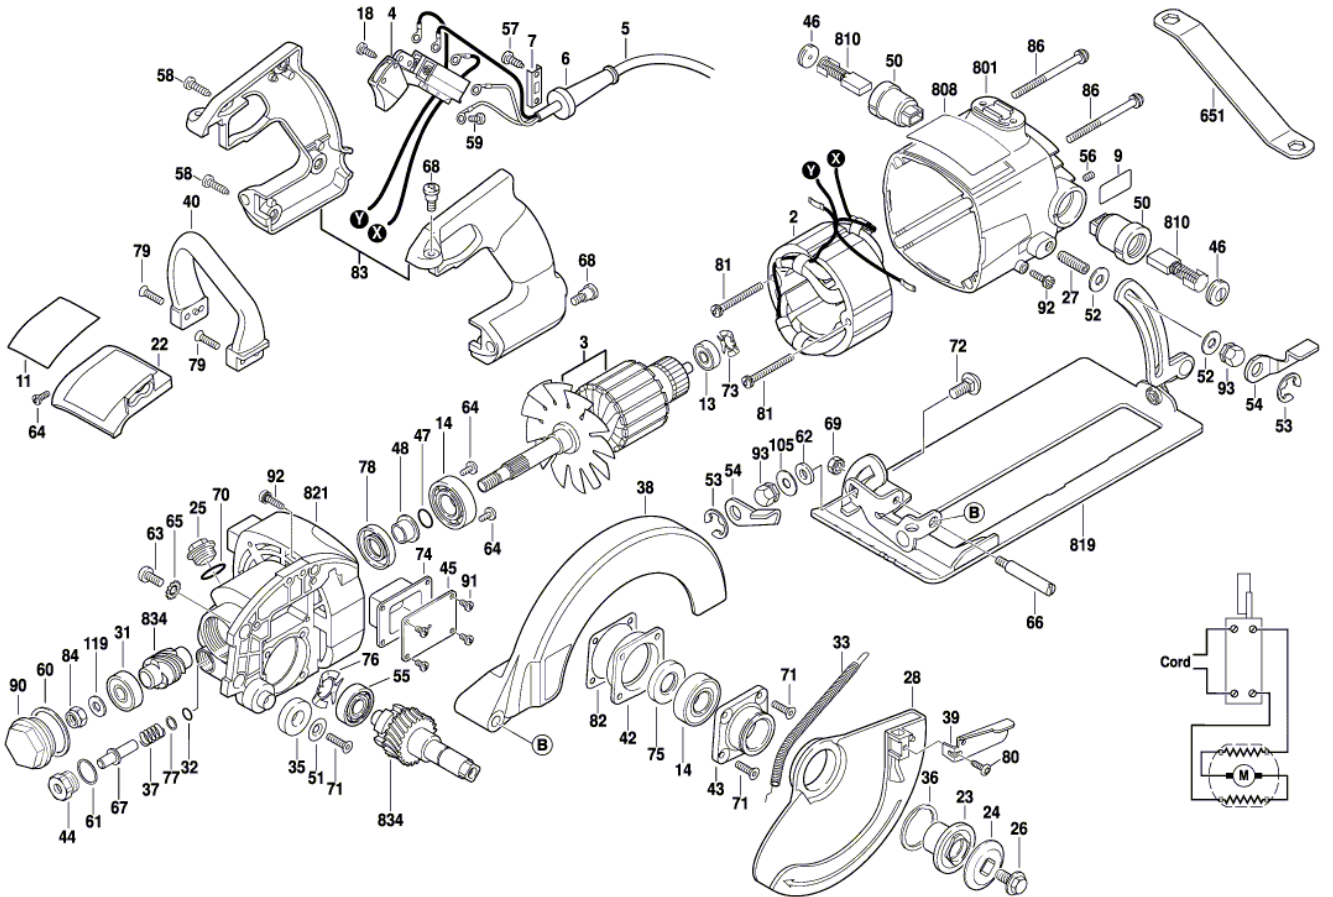

Product Description: Circular Saw  
Model Number: SPT78W-01/22  
Body Number: 0610219001  
Version: A  
Issue Date: 2015/11/24

No.	Product Model#	Part Number	Description	Qty
2	SPT78W-01	2740457001	Stator	1
3	SPT78W-01	2751137001	Rotor	1
4	SPT78W-01	4870623001	Trigger Switch	1
5	SPT78W-01	4810003252	Power Cord & Plug	1
6	SPT78W-01	3129140001	Cord Guard	1
7	SPT78W-01	3706465001	Cord Anchorage	1
9	SPT78W-01	2243161056	Nameplate	1
11	SPT78W-01	2243684002	Warning Plate	1
13	SPT78W-01	5700008030	Ball Bearing	1
14	SPT78W-01	5700058006	Ball Bearing	1
18	SPT78W-01	5610328001	Hexalobular Socket Screw	1
23	SPT78W-01	3521018001	Inner Flange	1
24	SPT78W-01	3552742001	Outer Flange	1
25	SPT78W-01	3552851001	Oil Drain Plug	1
26	SPT78W-01	5640258001	Flange Bolt	1
27	SPT78W-01	5620587001	Hexagon Socket Screw	1
28	SPT78W-01	3422096001	Lower guard	1
31	SPT78W-01	5700013012	Ball Bearing	1
32	SPT78W-01	5690377001	O Ring	1
33	SPT78W-01	3660673001	Tension Spring	1
35	SPT78W-01	3129161001	Gasket	1
36	SPT78W-01	5660250001	Circlip For Shaft	1
37	SPT78W-01	3660680001	Compression Spring	1
38	SPT78W-01	3422083001	Upper Guard	1
39	SPT78W-01	3706429001	Moving Guard Lever	1
40	SPT78W-01	3129183001	Handle	1
42	SPT78W-01	3422074001	Bearing Holder	1
43	SPT78W-01	3521015001	Bearing Cover	1
44	SPT78W-01	3552840001	Bush	1
45	SPT78W-01	3706401001	Cover	1
46	SPT78W-01	3129240001	Brush Cover	1
47	SPT78W-01	5690369001	O Ring	1
48	SPT78W-01	3552841001	Bush	1
50	SPT78W-01	2800265001	Brush Holder	1
51	SPT78W-01	5650612001	Washer	1
52	SPT78W-01	5650613001	Plain Washer	1
53	SPT78W-01	5660252001	Circlip	1
54	SPT78W-01	3706430001	Lock Lever	1
55	SPT78W-01	5700015024	Ball Bearing	1
56	SPT78W-01	5620588001	Hexagon Socket Screw	1
57	SPT78W-01	5610323001	Hexalobular Socket Screw	1
58	SPT78W-01	5610324001	Hexalobular Socket Screw	1
59	SPT78W-01	5610334001	Screw with Washer	1
60	SPT78W-01	5650614001	Plain Washer	1
61	SPT78W-01	5650624001	Plain Washer	1
62	SPT78W-01	5650627001	Washer	1
63	SPT78W-01	5620590001	Screw	1