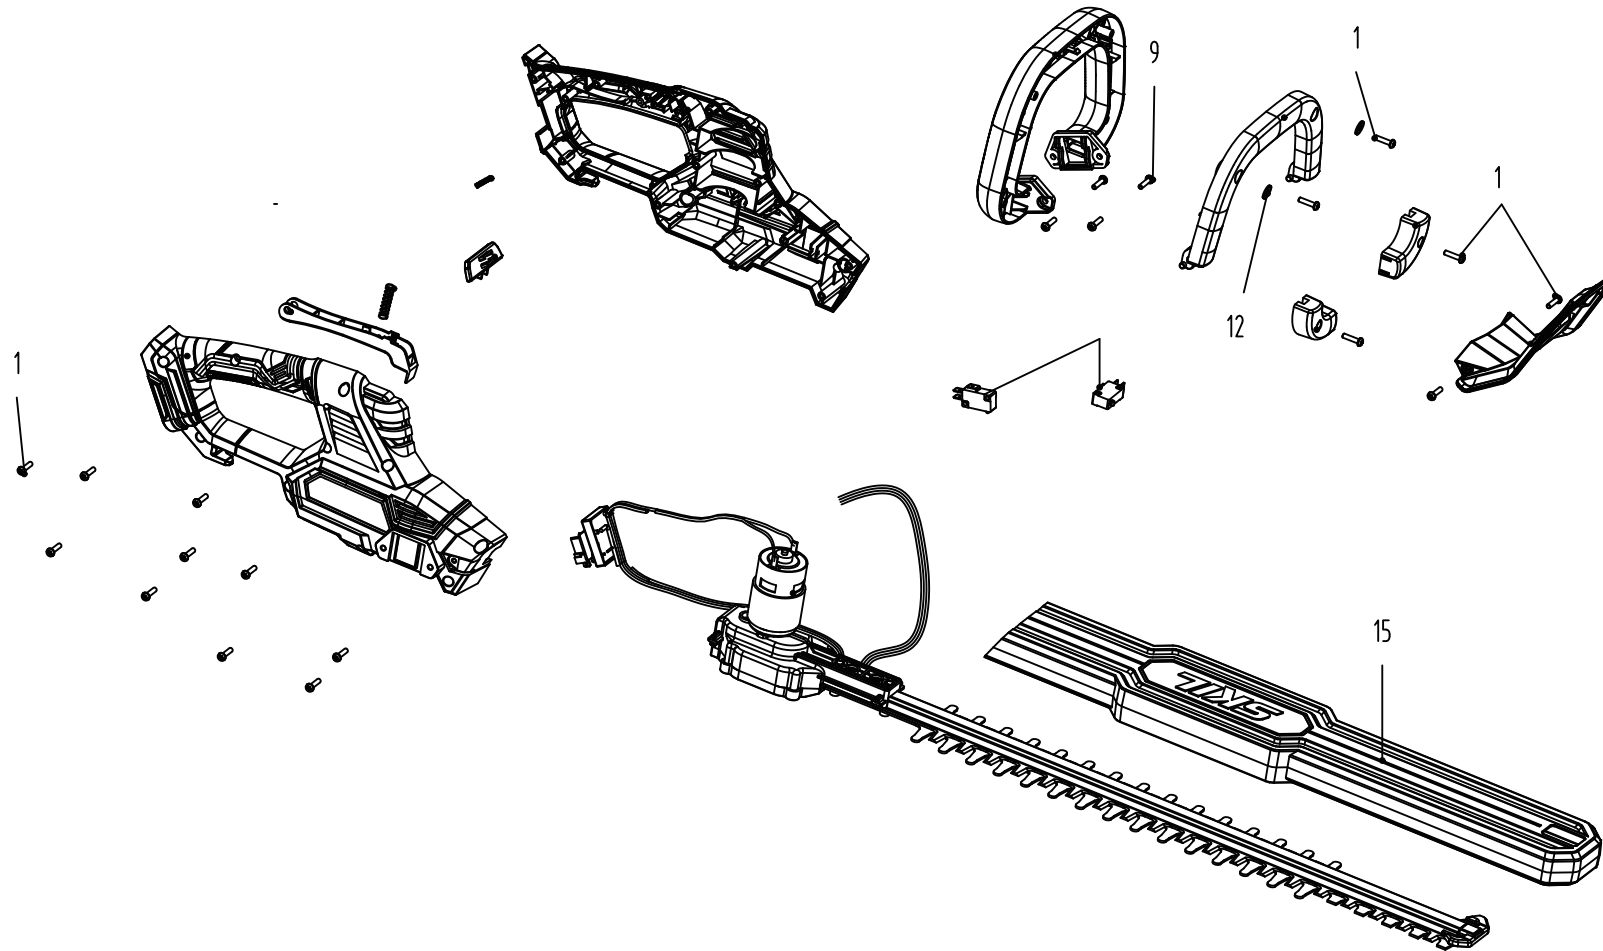

Product Description: Hedge Trimmer  
Model Number: HT4222B-00  
Body Number: 0260083044  
Version: A  
Issue Date: 2022/12/28

No.	Product Model#	Part Number	Description	Qty
1	HT4222B-00	5610361393	Torx screw	16
9	HT4222B-00	5610361396	Torx screw	4
12	HT4222B-00	5650710180	Flat Washers	2
15	HT4222B-00	3130253596	Sheath	1