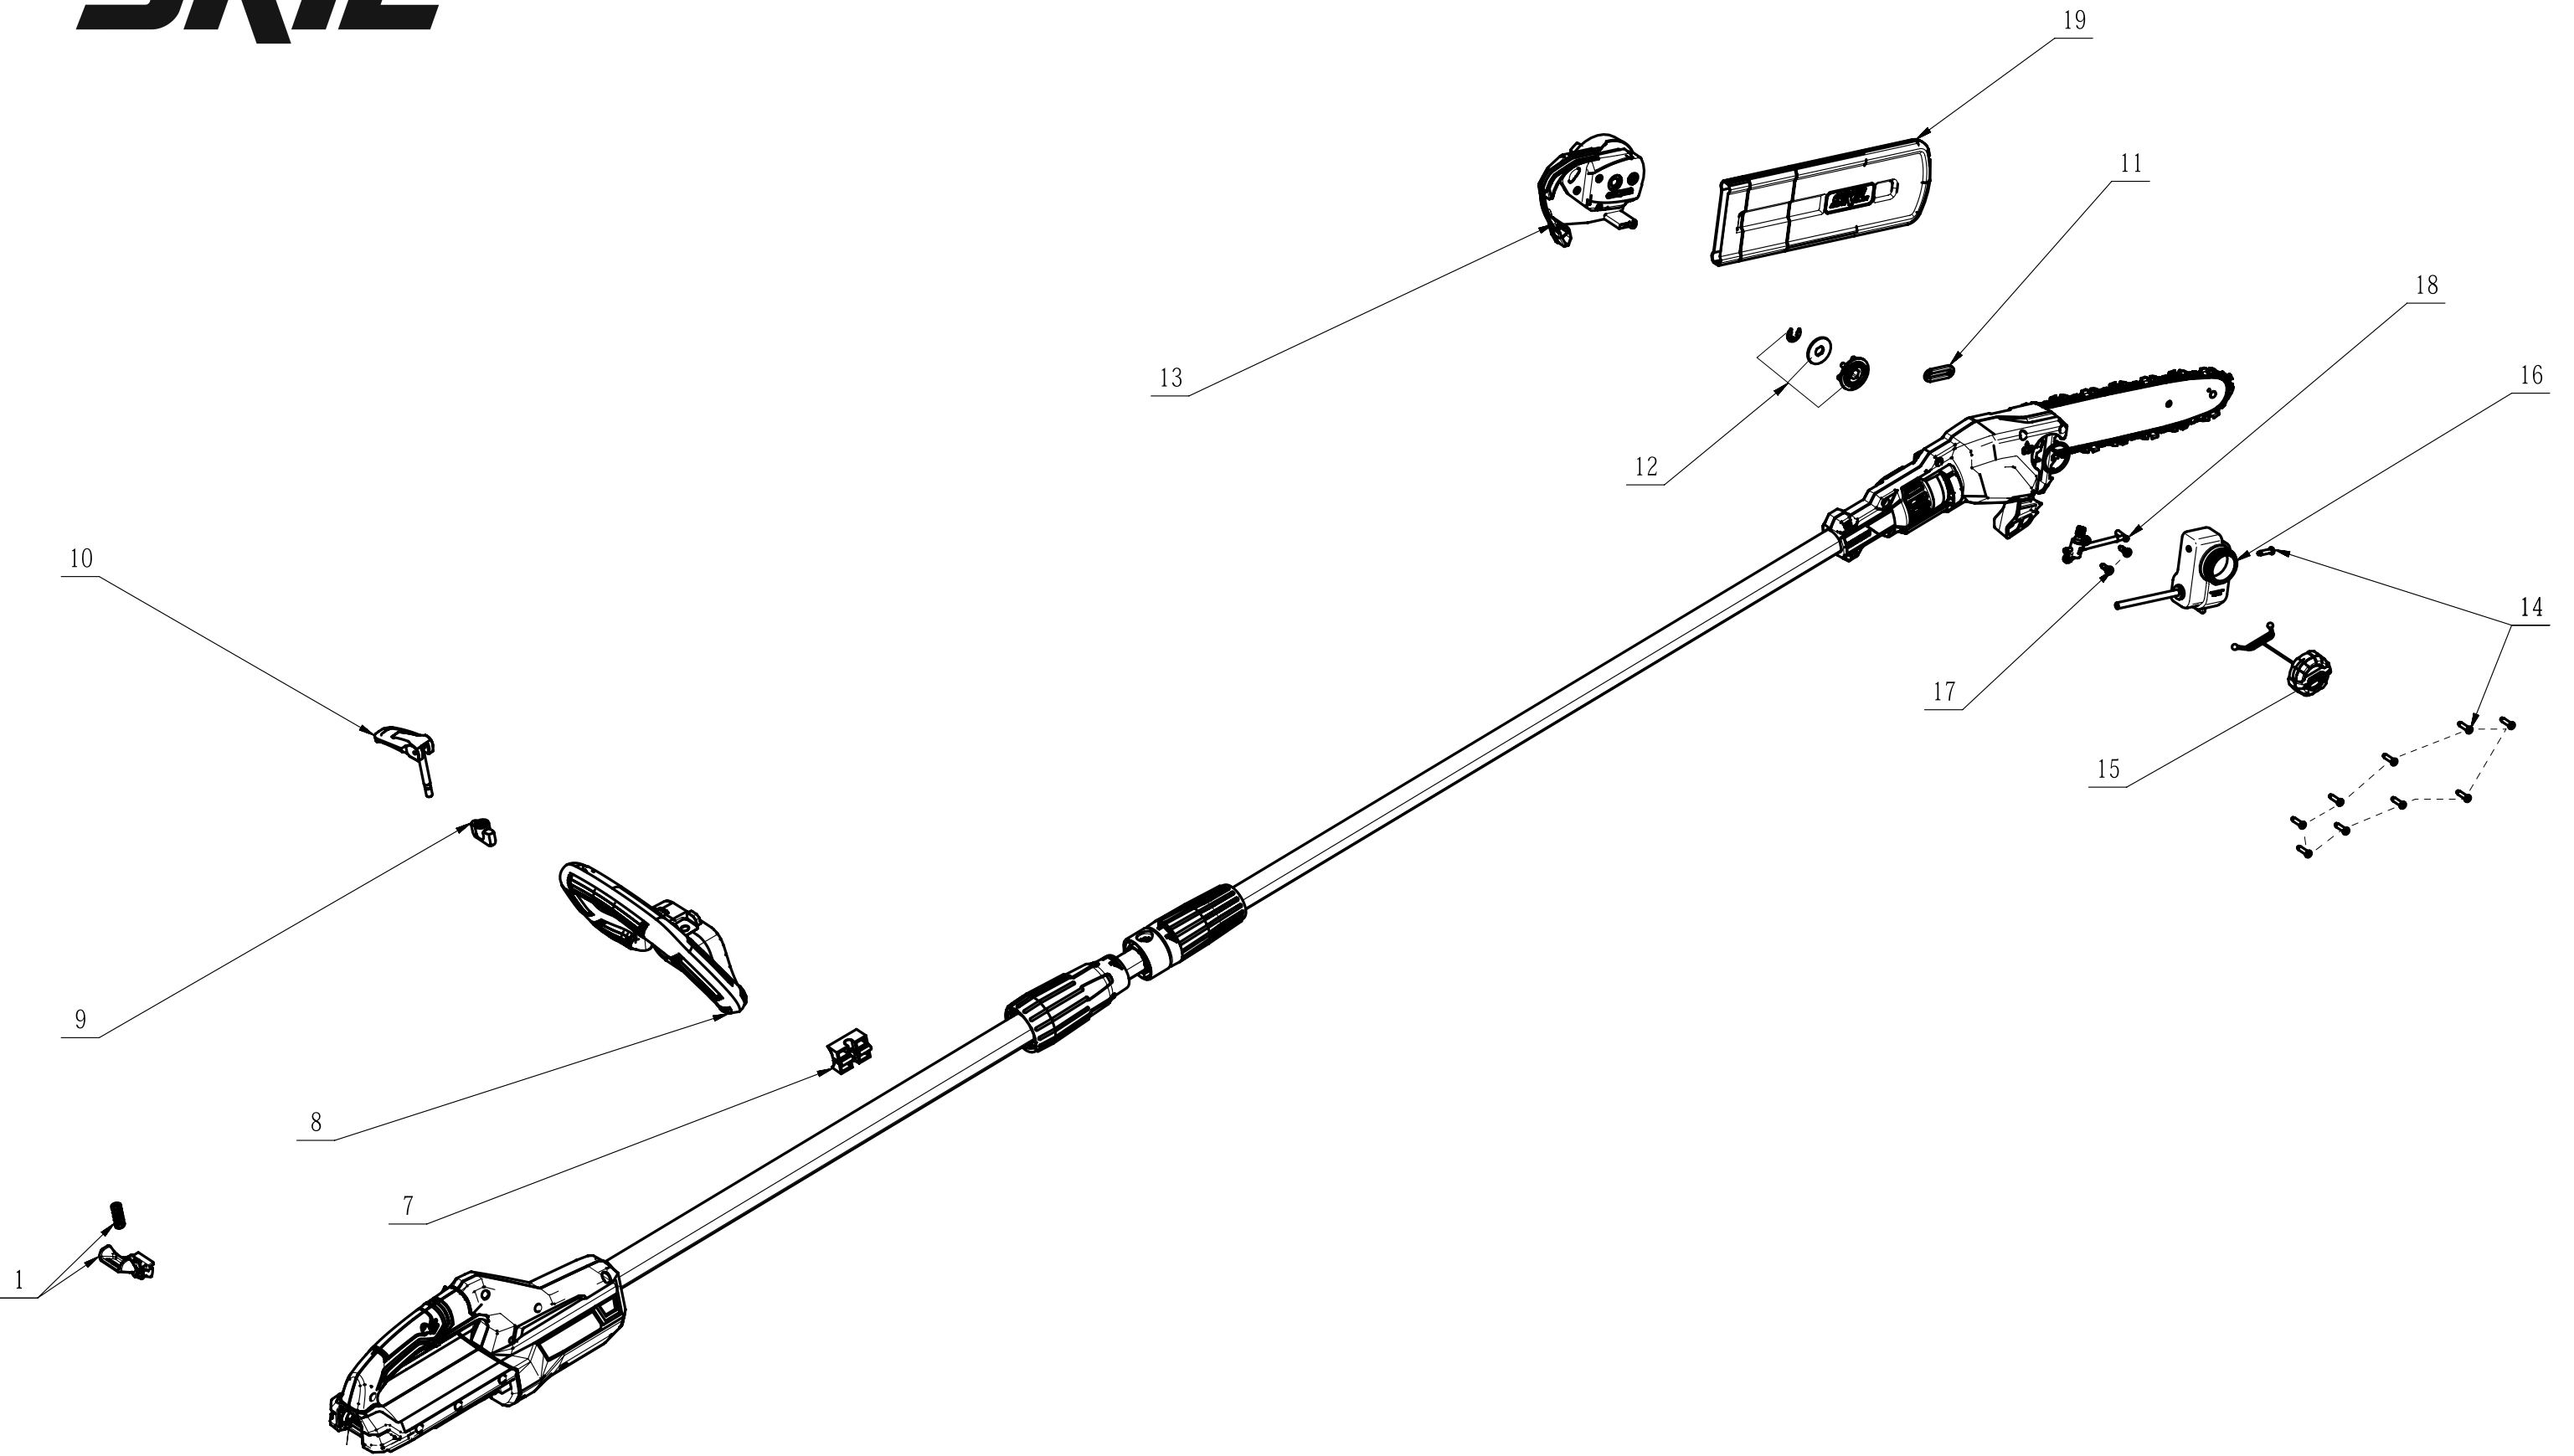

SKIL®

Product Description: Pole Saw
Model Number: PS4561C-00
Service Item Number: 0640016001S01
Version: A
Issue Date: 2022/11/15

No.	Product Model#	Part Number	Description	Qty
1	PS4561C-00	2827214001	Release Button Assembly	1
7	PS4561C-00	3131518001	Clamping Block	1
8	PS4561C-00	3131514001	Front Handle	1
9	PS4561C-00	3400010003	Wing Nut	1
10	PS4561C-00	2825135004	Handle Lever Set	1
11	PS4561C-00	3130337001	Rubber Gasket	1
12	PS4561C-00	2827784001	Driving Wheel Assembly	1
13	PS4561C-00	2827678002	Cover Assembly	1
14	PS4561C-00	5610294001	Tapping Screw	10
15	PS4561C-00	2827223001	Kettle Cover Assembly	1
16	PS4561C-00	2827740002	Kettle Assembly	1
17	PS4561C-00	5620377003	Hexagon Socket Screw	2
18	PS4561C-00	2827741002	Pump Assembly	1
19	PS4561C-00	3131465001	Sheath	1