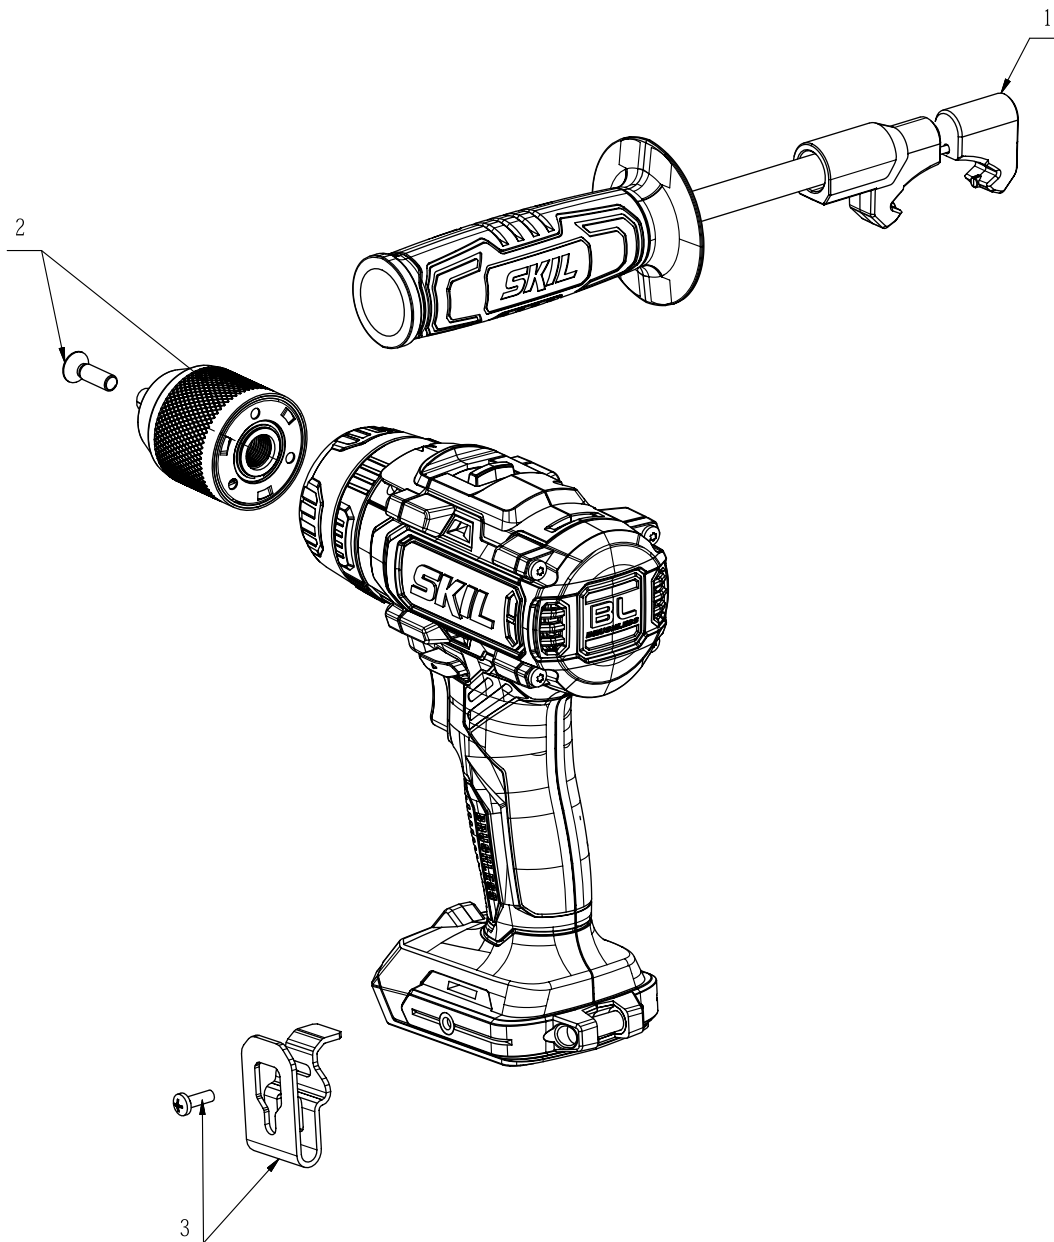

Product Description: Hammer Drill  
Model Number: HD529501  
Body Number: 0730042001  
Version: A  
Issue Date: 2019/04/28

No.	Product Model#	Part Number	Description	Qty
1	HD529501	2826474001	Auxiliary Handle ASSY	1
2	HD529501	3860164001	Collet Set	1
3	HD529501	2826568001	Hook Assembly	1