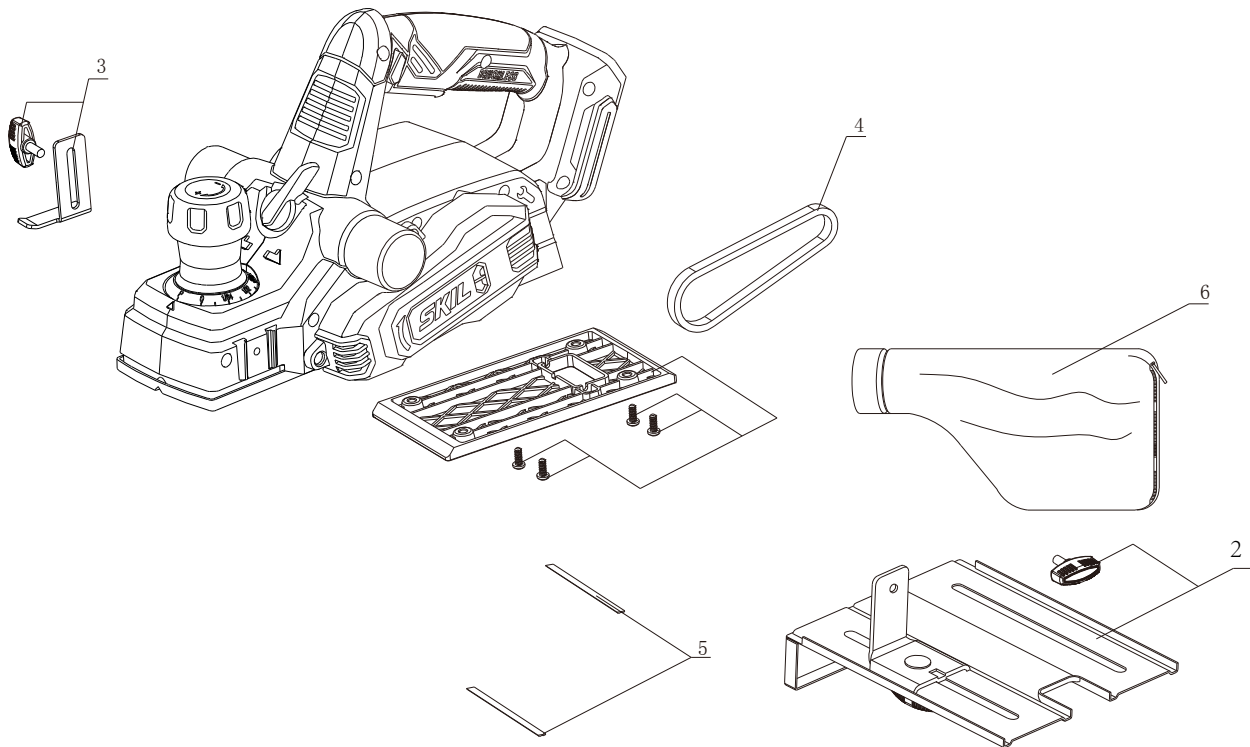

Product Description: Planer
Model Number: PL593801
Body Number: 0370008005
Version: A
Issue Date: 2023/04/04

No.	Product Model#	Part Number	Description	Qty
2	PL593801	2826622014	Guide	1
3	PL593801	3706973009	Rebate depth	1
4	PL593801	3130253051	Belt	1
5	PL593801	3810737040	Set fo knives	2
6	PL593801	2826622143	Dust Bag	1