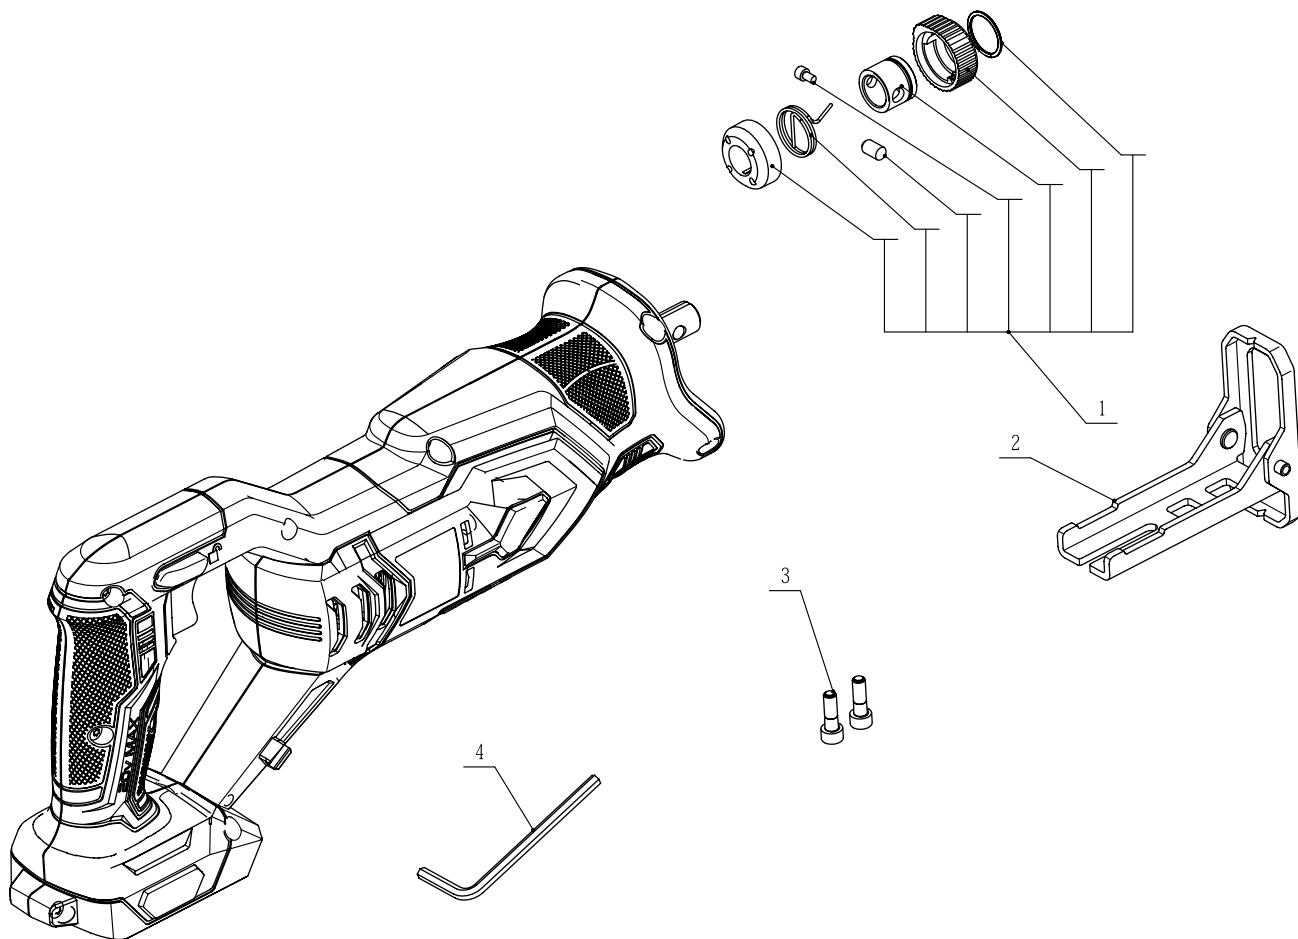

Product Description:  
Compact Reciprocating Saw  
Model Number: RS582901  
Body Number: 0780027002  
Version: B  
Issue Date: 2018/12/20

No.	Product Model#	Part Number	Description	Qty
1	RS582901	2826520001	Quick Clamp Assembly	1
2	RS582901	2825804001	Pivot Shoe	1
3	RS582901	5620019001	Hexagon Socket Screw	2
4	RS582901	5680031005	Hexagon Wrench	1