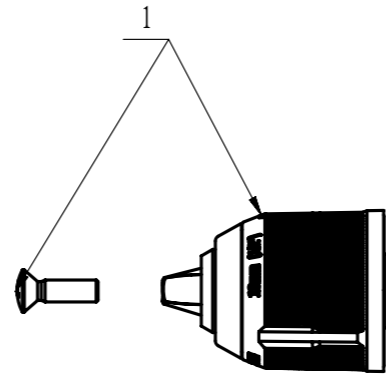

Product Description:DC Drill Driver  
Model Number:DL6290A-00  
Body Number:0710010001  
Version:A  
Issue Date: 2022/02/07

No.	Product Model#	Part Number	Description	Qty
1	DL6290A-00	3860205001	Collet Assembly	1
2	DL6290A-00	2825653001	Hook Assembly	1