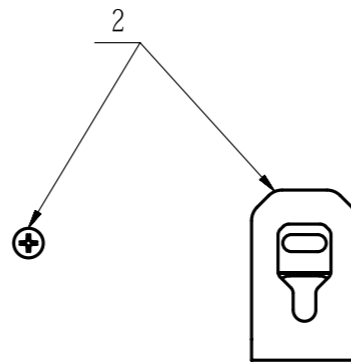

Product Description:DC Drill Driver  
Model Number:DL6290A-00  
Body Number:0710010001  
Version:A  
Issue Date: 2022/02/07

No.	Product Model#	Part Number	Description	Qty
1	DL6290A-00	3860205001	Collet Assembly	1
2	DL6290A-00	2825653001	Hook Assembly	1