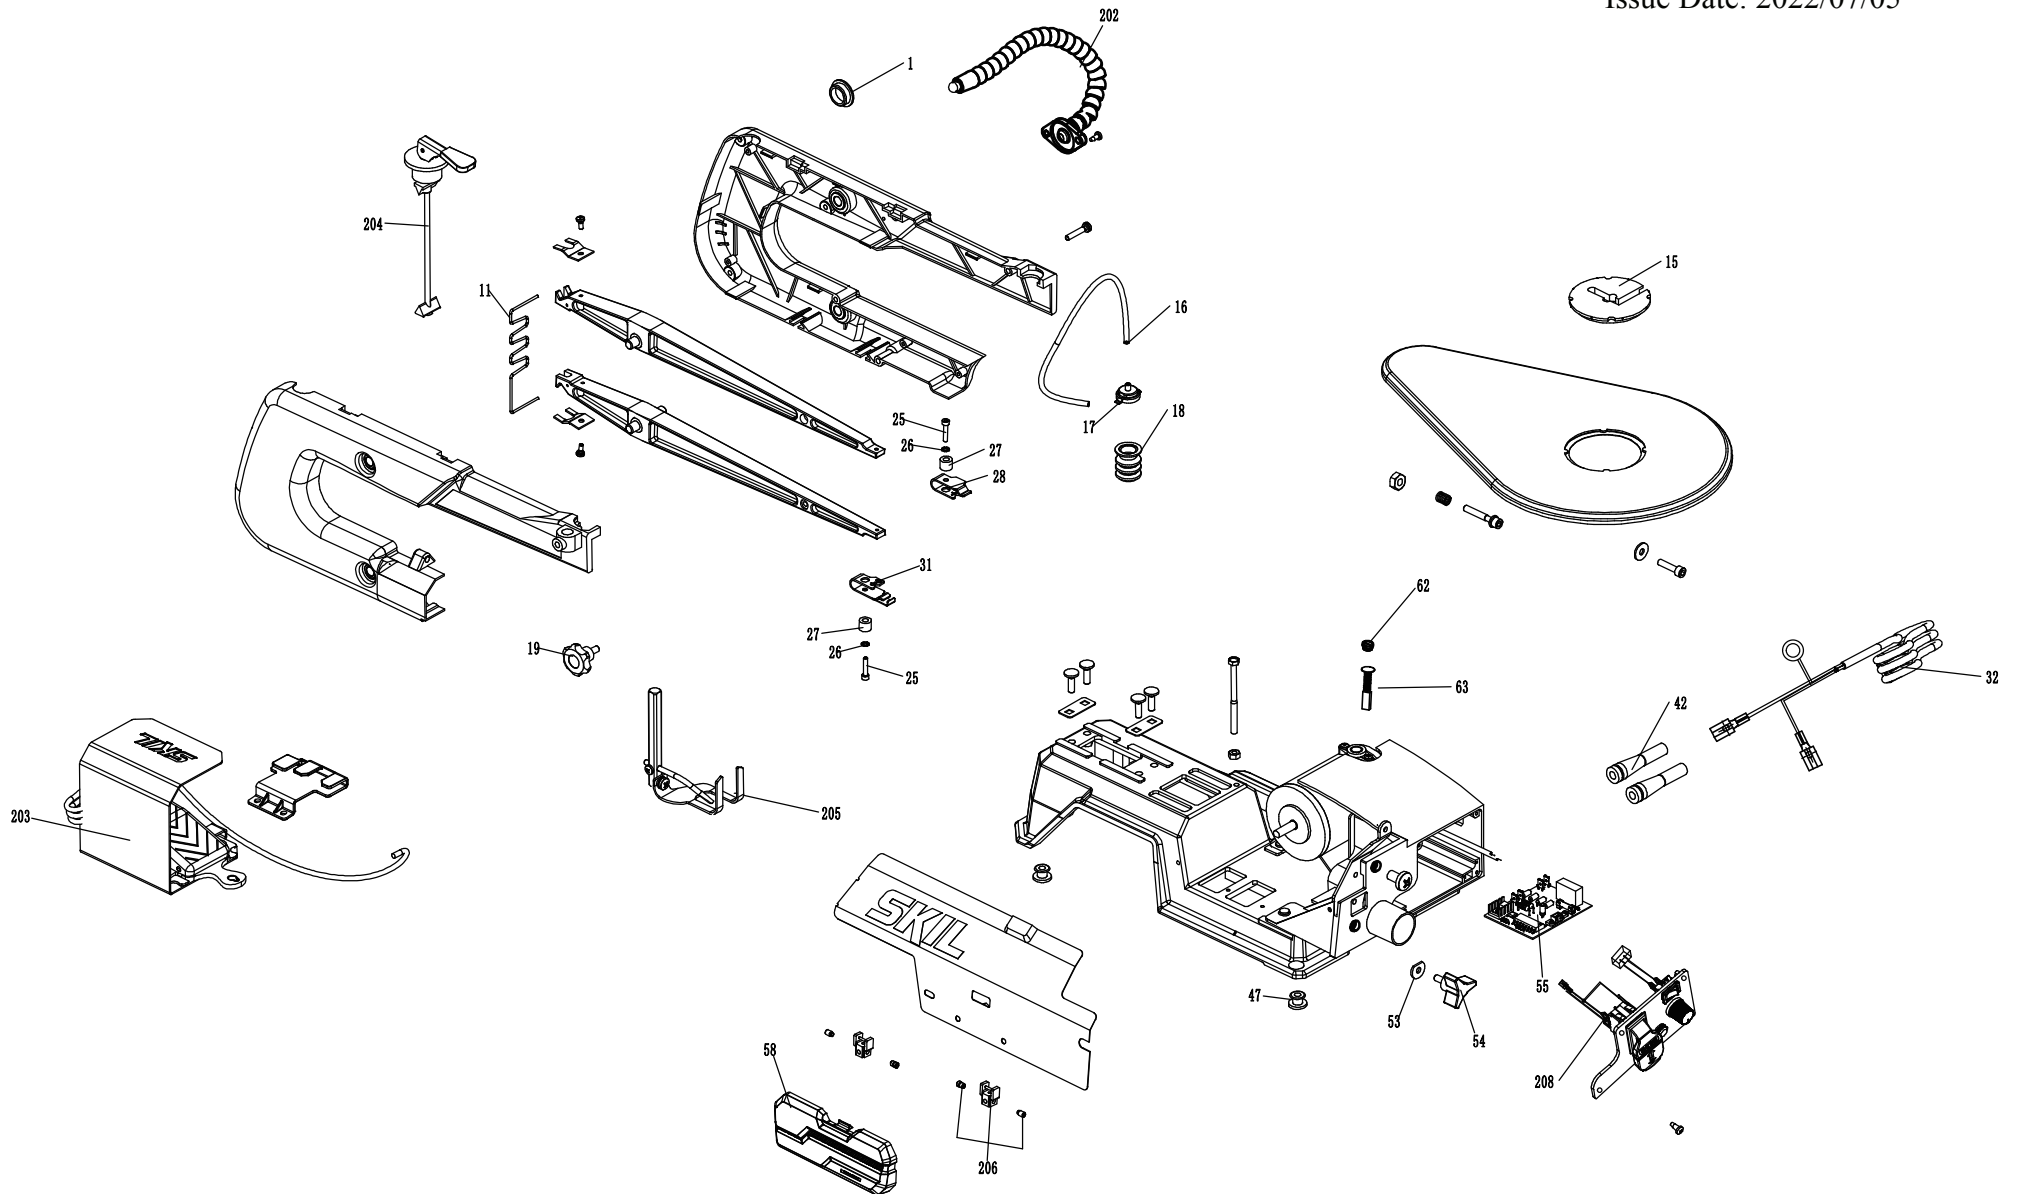

Product Description: Scroll Saw
Model Number: SS9503-00
Body Number: F950006001
Version: A
Issue Date: 2022/07/05

No.	Product Model#	Part Number	Description	Qty
1	SS9503-00	3134040001	Oil seal cover	4
11	SS9503-00	3667836001	Extension spring	1
15	SS9503-00	3134045001	Workbench cover	1
16	SS9503-00	3134032001	Tube	1
17	SS9503-00	3134039001	Bellow cover	1
18	SS9503-00	3134046001	Bellow	1
19	SS9503-00	3134038001	Compression lever locking handle	1
25	SS9503-00	5610994001	Hex socket screw-M4×20	2
26	SS9503-00	5650993001	Outer lock washer-4	4
27	SS9503-00	3134034001	Support pad cover (nylon)	2
28	SS9503-00	3708784001	Blade upper bracket	1
31	SS9503-00	3708783001	Saw blade bracket positioning plate assembly	1
32	SS9503-00	4810416001	US plug power cord	1
42	SS9503-00	3134047001	Power cord sheath	2
47	SS9503-00	3134033001	Foot	3
53	SS9503-00	3134020001	PVC washer	1
54	SS9503-00	3403440001	Table locking handle	1
55	SS9503-00	4892673001	Circuit board	1
58	SS9503-00	3134044001	Tool box	1
62	SS9503-00	3134125001	Carbon Brush Cap	1
63	SS9503-00	4960469001	Carbon Brush	1
202	SS9503-00	4980032001	Universal diode lamp assembly	1
203	SS9503-00	2829282001	Foot switch protection kit	1
204	SS9503-00	2829280001	Saw blade tightening assembly	1
205	SS9503-00	2829277001	Foot assembly bracket	1
206	SS9503-00	2829278001	Saw blade holder assy	1
208	SS9503-00	4870957001	Switch panel assembly	1