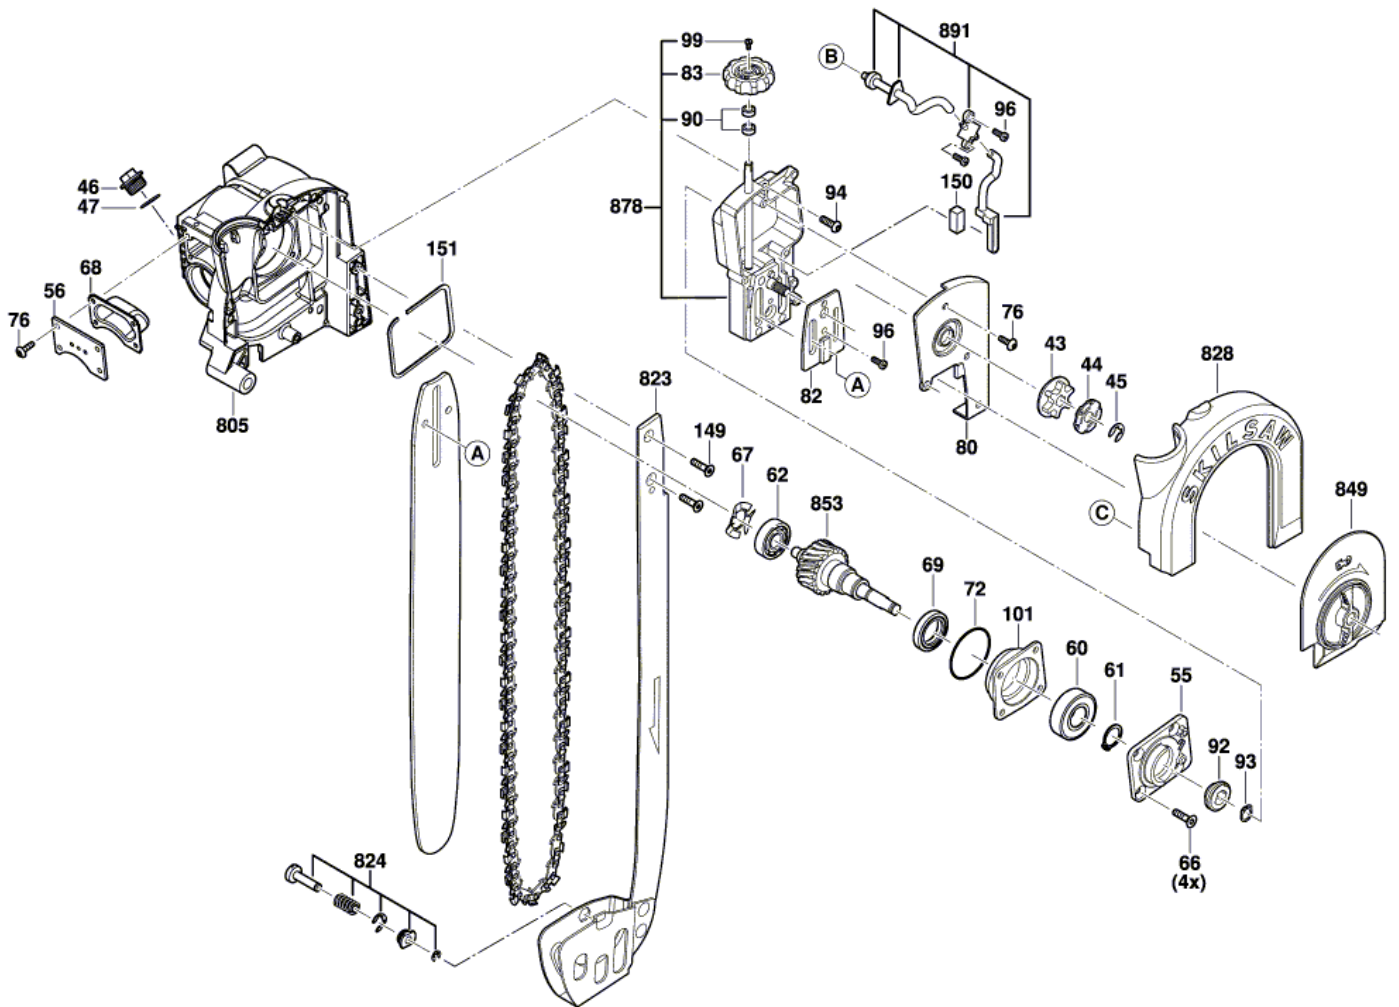

Product Description: Chain Beam Saw
Model Number: SPT55-11
Body Number: 0610232001
Version: A
Issue Date: 2020/05/27

No.	Product Model#	Part Number	Description	Qty
2	SPT55-11	2740451002	Stator	1
3	SPT55-11	2751198001	Rotor	1
4	SPT55-11	4870705001	Trigger Switch	1
5	SPT55-11	4810219003	Power Cord & Plug	1
7	SPT55-11	3706465001	Cord Anchorage	1
14	SPT55-11	5700058007	Ball Bearing	1
19	SPT55-11	5610323001	Hexalobular Socket Screw	4
32	SPT55-11	3127266001	Base	1
33	SPT55-11	3127147001	Kettle	1
35	SPT55-11	3130035001	Rubber Pole	2
43	SPT55-11	3570085001	Sprocket	1
44	SPT55-11	5650717001	Sprocket Washer	1
45	SPT55-11	5660028001	E Ring	1
46	SPT55-11	3552851001	Oil Drain Plug	1
47	SPT55-11	5690378001	O Ring	1
55	SPT55-11	3521129001	Bearing Cover	1
56	SPT55-11	3706626001	Cover	1
57	SPT55-11	3129240001	Brush Cover	2
58	SPT55-11	5690368001	O Ring	1
59	SPT55-11	3552841001	Bush	1
60	SPT55-11	5700058006	Ball Bearing	1
61	SPT55-11	5660158001	Circlips For Shaft	1
62	SPT55-11	5700008030	Ball Bearing	1
63	SPT55-11	5690372001	O Ring	1
66	SPT55-11	5620593001	Hexagon Socket Screw	4
67	SPT55-11	5650616001	Spring Washer	2
68	SPT55-11	5690397001	Rubber Gasket	1
69	SPT55-11	5690374001	Frame Seal	1
70	SPT55-11	5690375001	Frame Seal	1
71	SPT55-11	5620649001	Screw with Washer	2
72	SPT55-11	5690379001	O Ring	1
73	SPT55-11	5650622001	Plain Washer	1
74	SPT55-11	5630312001	Nut	1
75	SPT55-11	3129173001	Bearing Cover	1
76	SPT55-11	5610326001	Hexalobular Socket Screw	16
77	SPT55-11	5700013014	Ball Bearing	1
80	SPT55-11	3421510001	Dust Cover	1
81	SPT55-11	3521130001	Bearing Cover	1
82	SPT55-11	3521131001	Support Plate	1
92	SPT55-11	3127707001	Worm	1
93	SPT55-11	5660011001	Circlips For Shaft	1
94	SPT55-11	5620601001	Hexalobular Socket Screw	4
95	SPT55-11	5620602001	Hexalobular Socket Screw	3
96	SPT55-11	5620422002	Screw	3
101	SPT55-11	3422074001	Bearing Holder	1
102	SPT55-11	5610328001	Hexalobular Socket Screw	1
104	SPT55-11	5610334001	Screw with Washer	1
106	SPT55-11	5620592001	Shoulder Screw	3
107	SPT55-11	5620609001	Screw with Washer	4
108	SPT55-11	3900082001	L R Handle set	1
111	SPT55-11	5610324001	Hexalobular Socket Screw	4
112	SPT55-11	5640320001	Lock Bolt	1
126	SPT55-11	5650641001	Plain Washer	2
127	SPT55-11	5660252001	Circlip	2
128	SPT55-11	3706392001	Lock Lever	2
129	SPT55-11	5630311001	Nut	1
134	SPT55-11	5650617001	Washer	1
135	SPT55-11	5620723001	Shoulder Screw	1
136	SPT55-11	5620594001	Hexagon Socket Screw	1
137	SPT55-11	5630313001	Acorn Nut	2