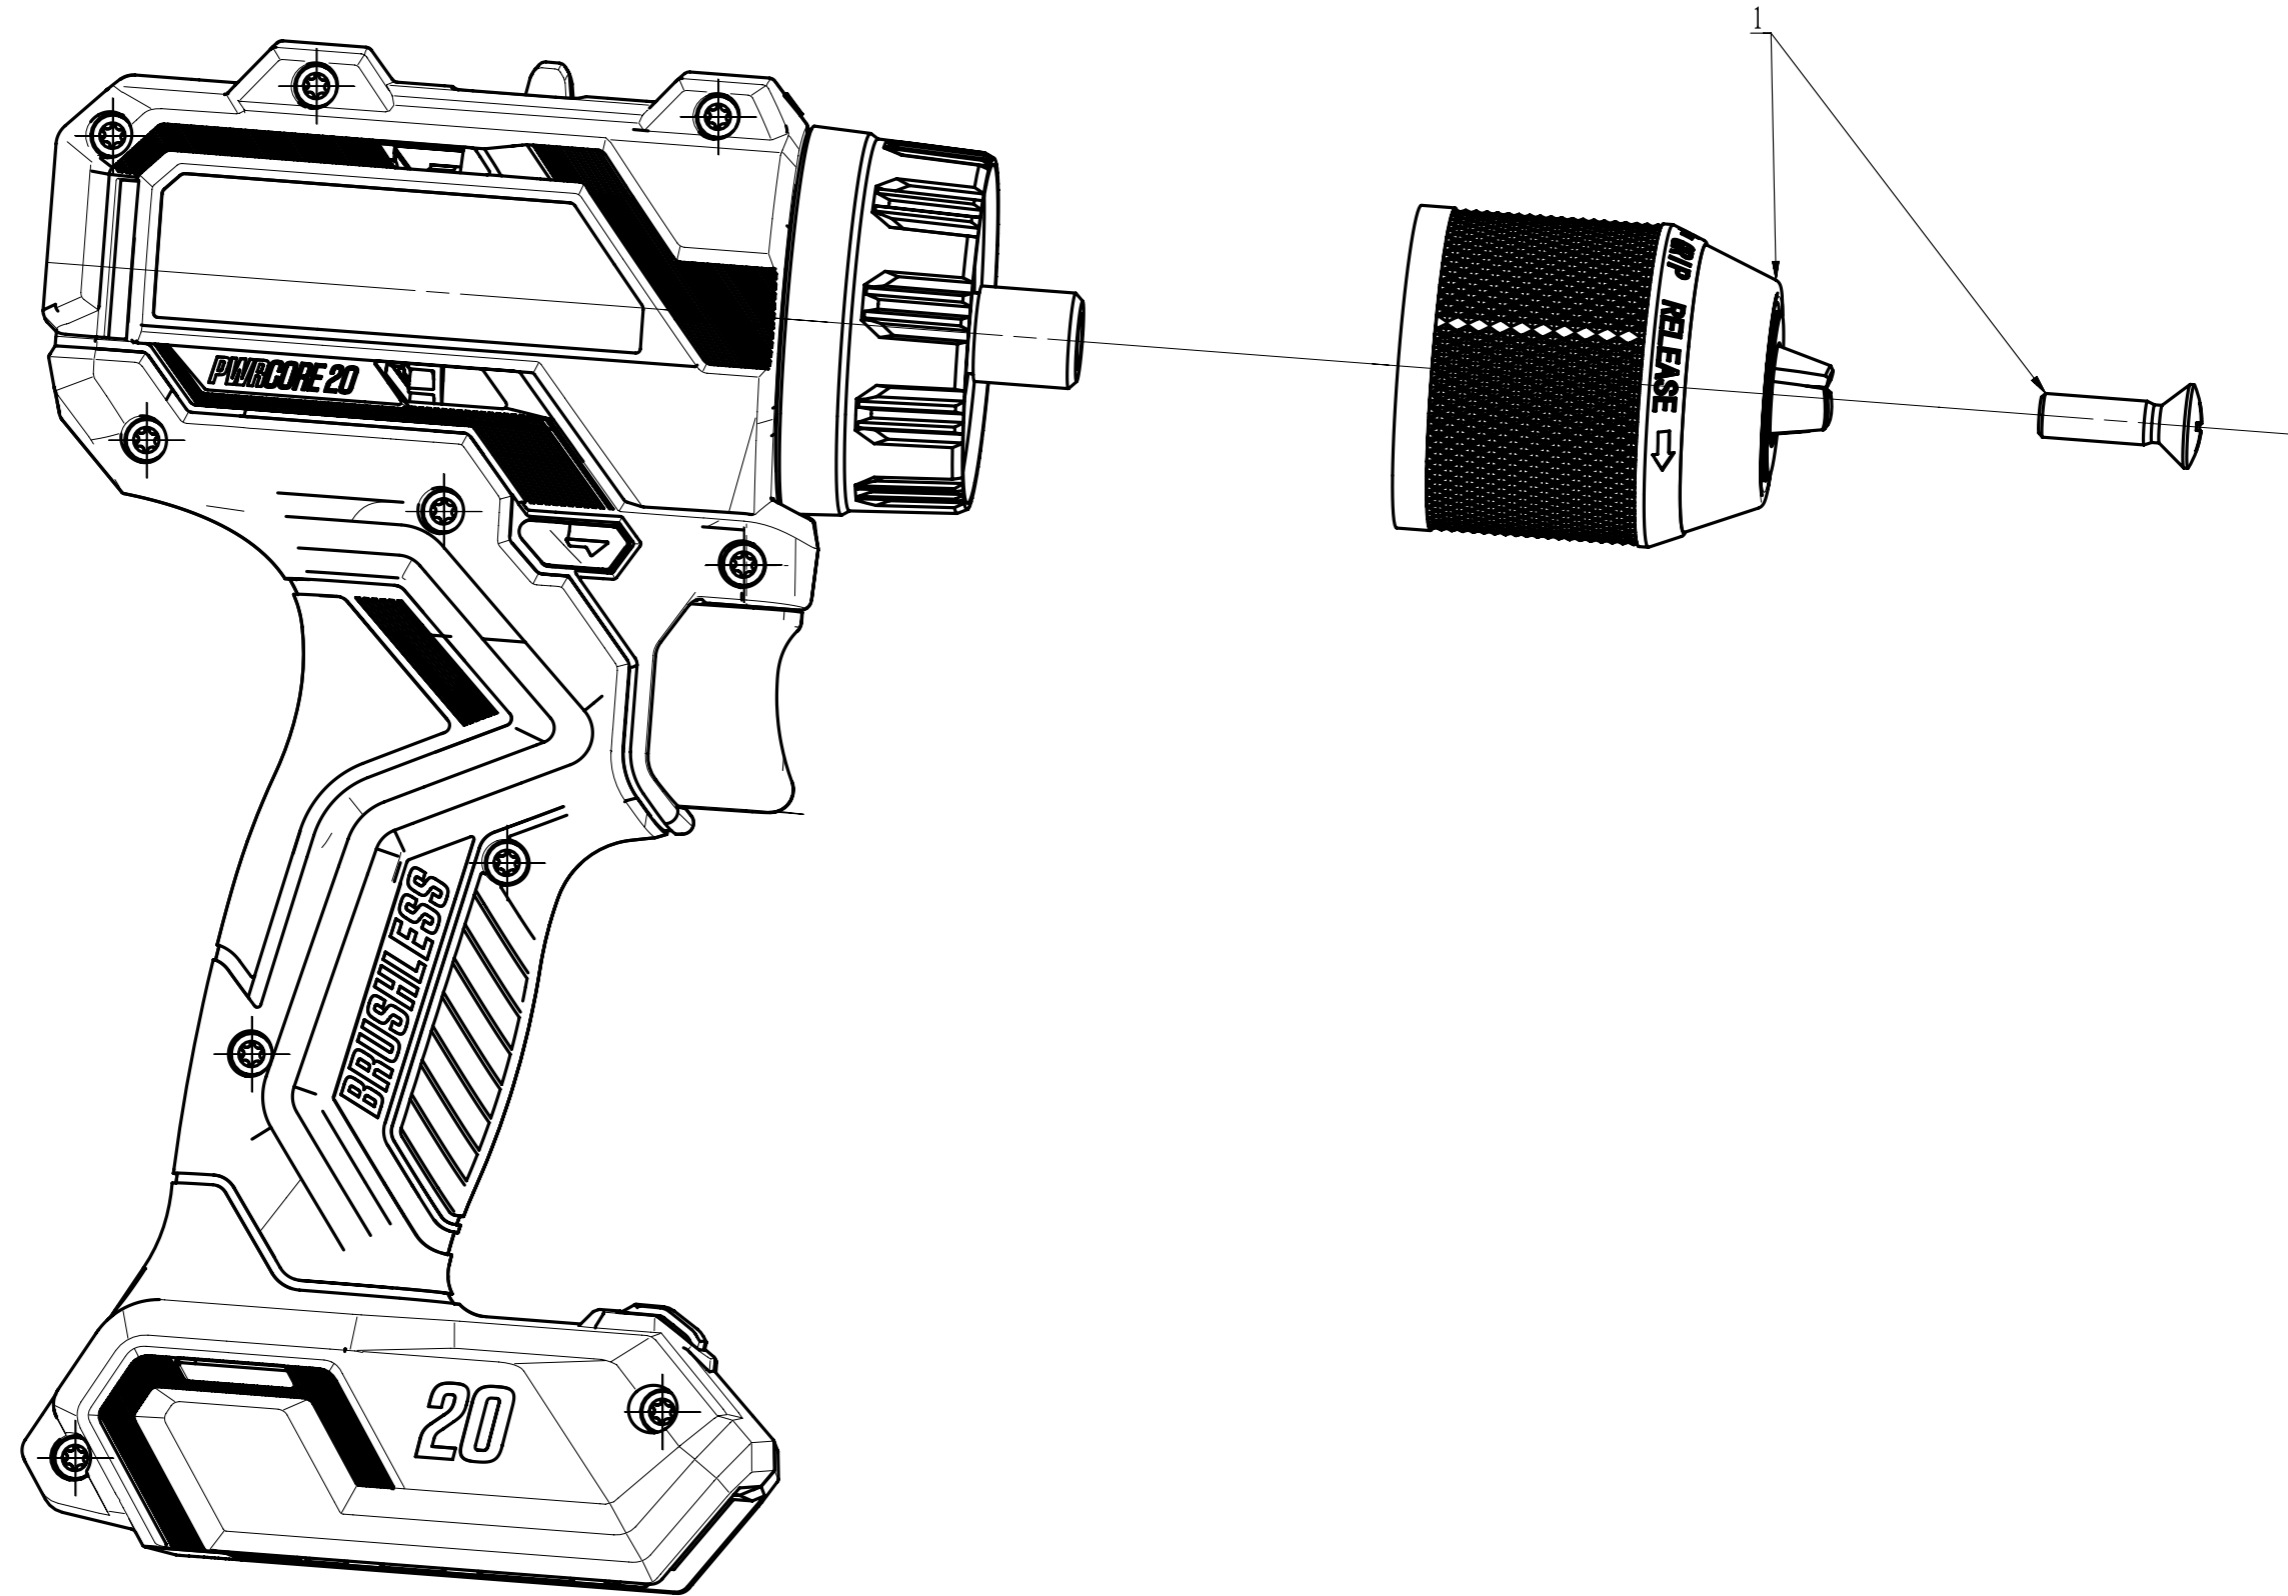

**SKIL**<sup>®</sup>

Product Description: DC Drill Driver  
Model Number: DL6280B-00  
Service Item Number: F210269008S01  
Version: A  
Issue Date: 2024/04/10

Service Part List\_DL6280B-00\_Version A

No.	Product Model#	Part Number	Description	Qty
1	DL6280B-00	2850943001	Collet Assembly	1