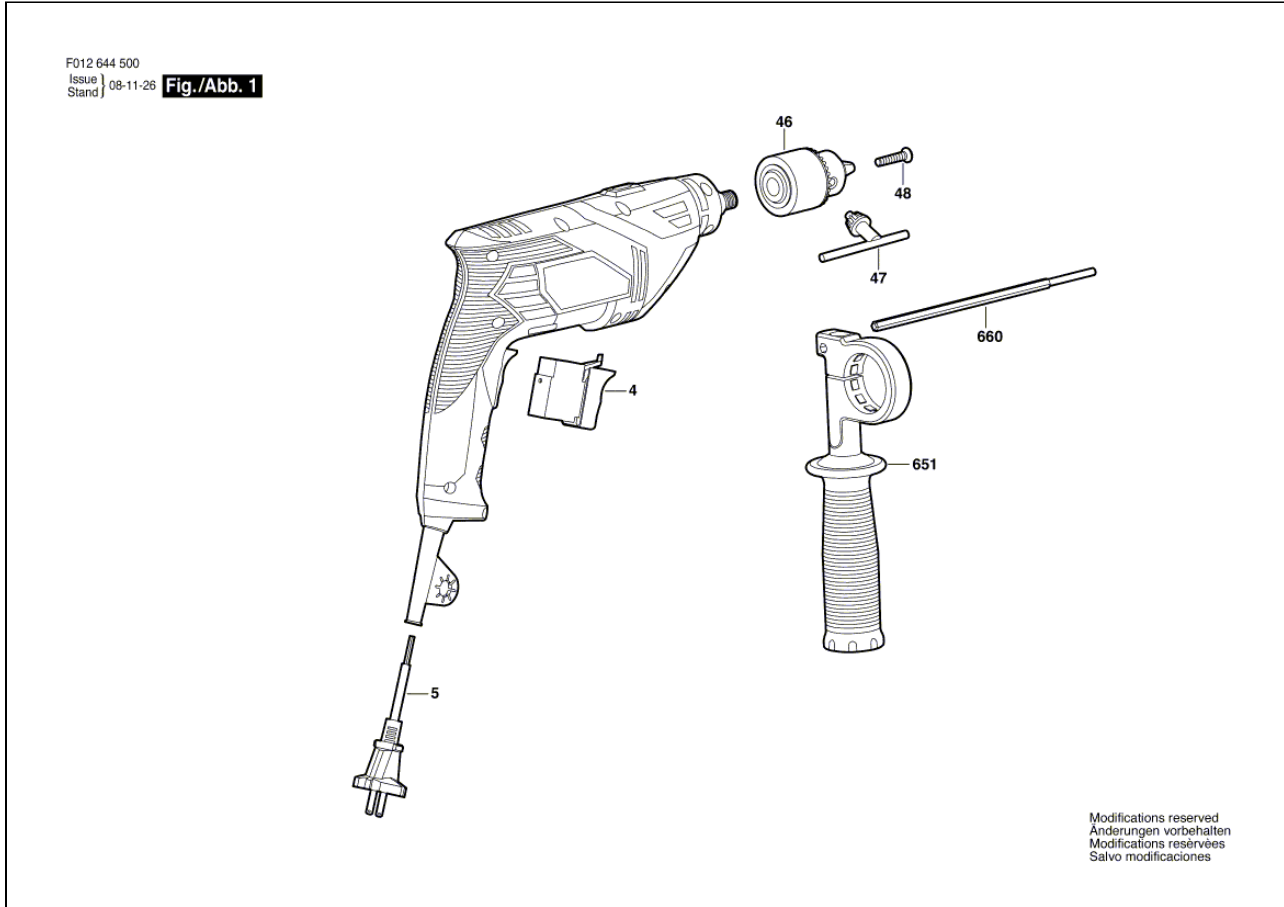

Percussion Drill

F 012 644 500 6445

09.03.2011 18:13:37

Item	Quantity	Order No.	Designation	Price group	Page
4	1	1 619 P05 426	On-Off Switch	25	1
5	1	1 619 P05 446	Cord	24	1
46	1	1 619 P05 480	Chuck / 13 mm	24	1
47	1	1 619 P05 481	Chuck Wrench	12	1
48	1	1 619 P05 482	Screw	11	1
651	1	1 619 P05 488	Auxiliary Handle	18	1
660	1	1 619 P05 493	Depth-Gauge	11	1